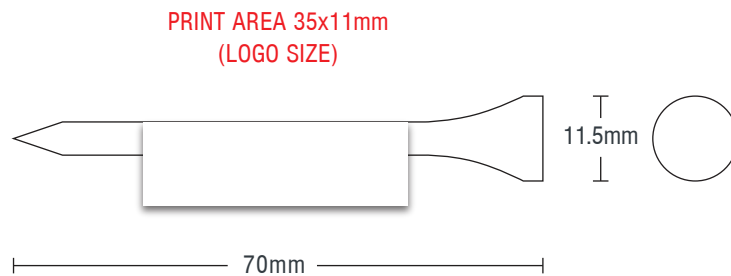

PRINTED TEE (70mm)

ARTWORK INFORMATION

- Due to our print process, printing some inks onto coloured tees will result in the base tee colour showing through the print resulting in an off coloured appearance that is impossible to show at the proof stage.
- Please allow 10 working days from the date of approval for your order to be printed.
- Please check that all aspects of this proof are correct before approving, as we cannot accept responsibility for your approval of incorrect artwork.
- Whilst every effort is made to match print colours to your requirements, it must be appreciated that if a pantone reference is not supplied we cannot guarantee a colour match. Colours on screen do not accurately represent the actual pantone colour. Please refer to a pantone book for accurate representation.
- Please be aware that shade differences can occur due to printing on a natural surface and it may not always be possible to offer a pantone match on darker coloured tees.