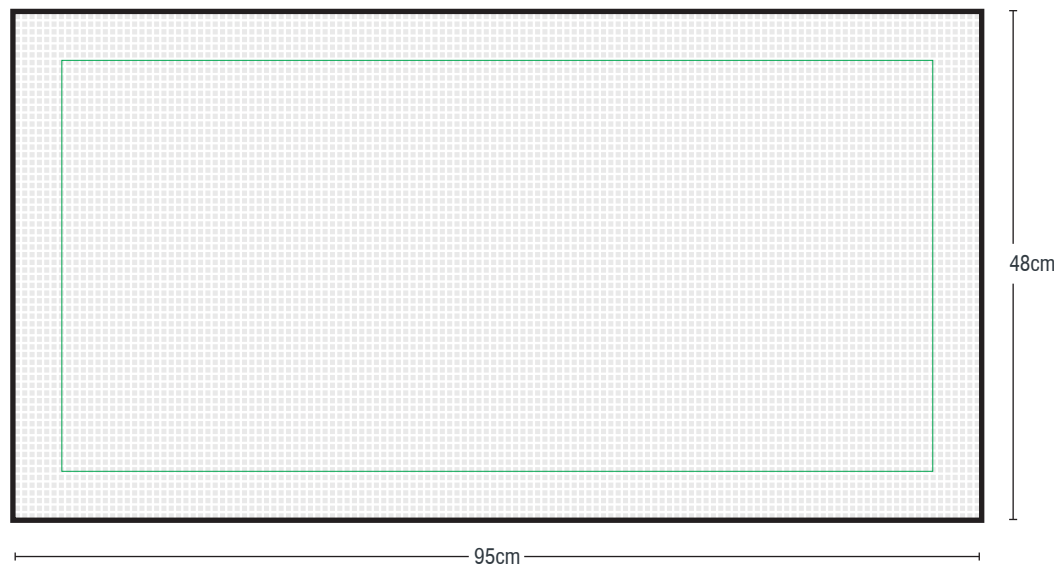

MICROFIBRE IMAGE TOWEL

ARTWORK INFORMATION

COLOUR: Please supply a Pantone reference with your logo, if none are provided we will select Pantone's to match the artwork supplied. Colours on screen may not accurately represent the actual Pantone colour, please refer to a Pantone guide for accurate colour representation. Please note depending on print methods & materials some colour discrepancy may occur.