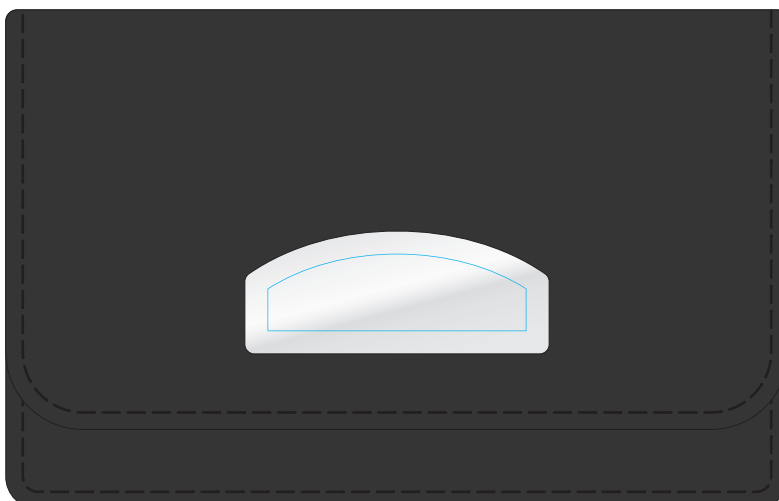

Our Order No: ?
Your Ref: ?
Product: WA8598 - Tycoon Business Card Case
Base Colour: Black
Trim Colour: Brushed Chrome
Print Colour(s): ?

Date First Sent
??/??/??

Please be aware:-

- This proof is for artwork content, product specification & colour reference ONLY. The colours reproduced on this PDF are not to be taken as a representation of the final image, please refer to recognized industry reference books for colour matching.
- Parts of the artwork contain small details that when printed may fill in or not reproduce clearly.

I Have thoroughly checked this proof for the following:-

☐ Layout ☐ Text & Spelling ☐ Product Colour(s) ☐ Print Colour(s)

☐ **APPROVED** ☐ **NOT APPROVED**

Signature: ..... Date: .....