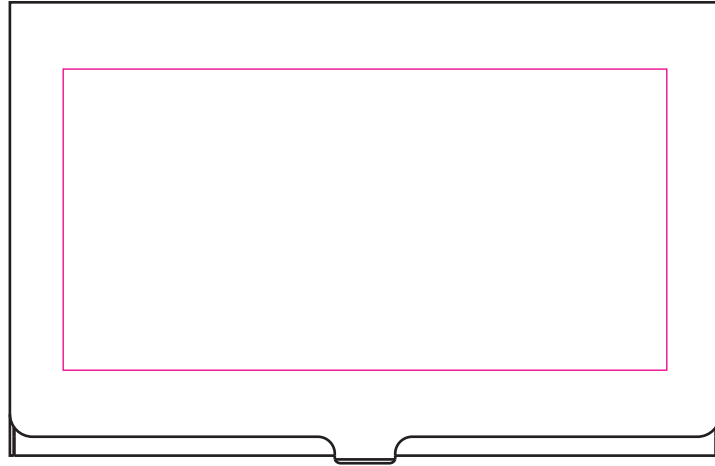

# WA8571 - Aluminium Business Card Case

Product Dimension(mm): 95x60

## Key:

— Max Print Area (Screen/Engraved/Digital) = 80x40mm

Artwork Size = ??