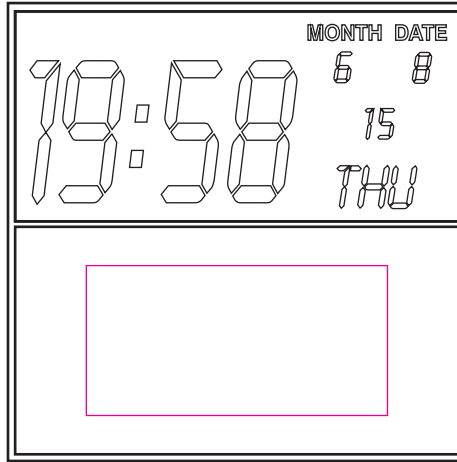

WA8383 - Handy Desk & Travel Clock

Product Dimension(mm): 60x60x10

Key:

— Max Print Area (Screen/Digital) = 40x20mm

Artwork Size = ??