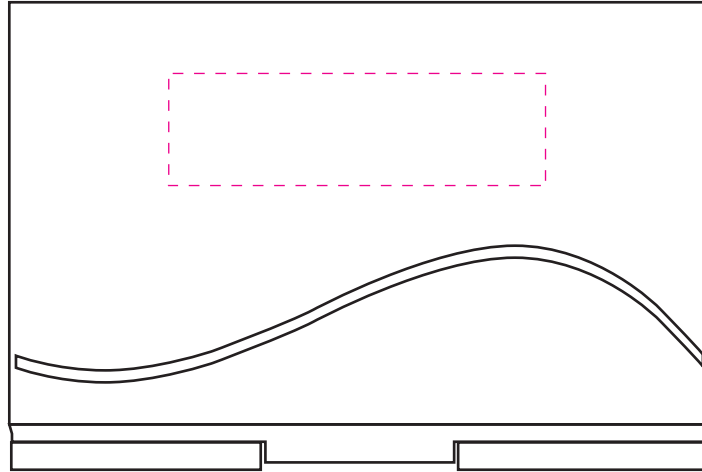

WA8136 - Select Business Card Case

Product Dimension(mm): 95x65x10

Key:

- - - Max Print Area (Engraved) = 50x15mm

Artwork Size = ??