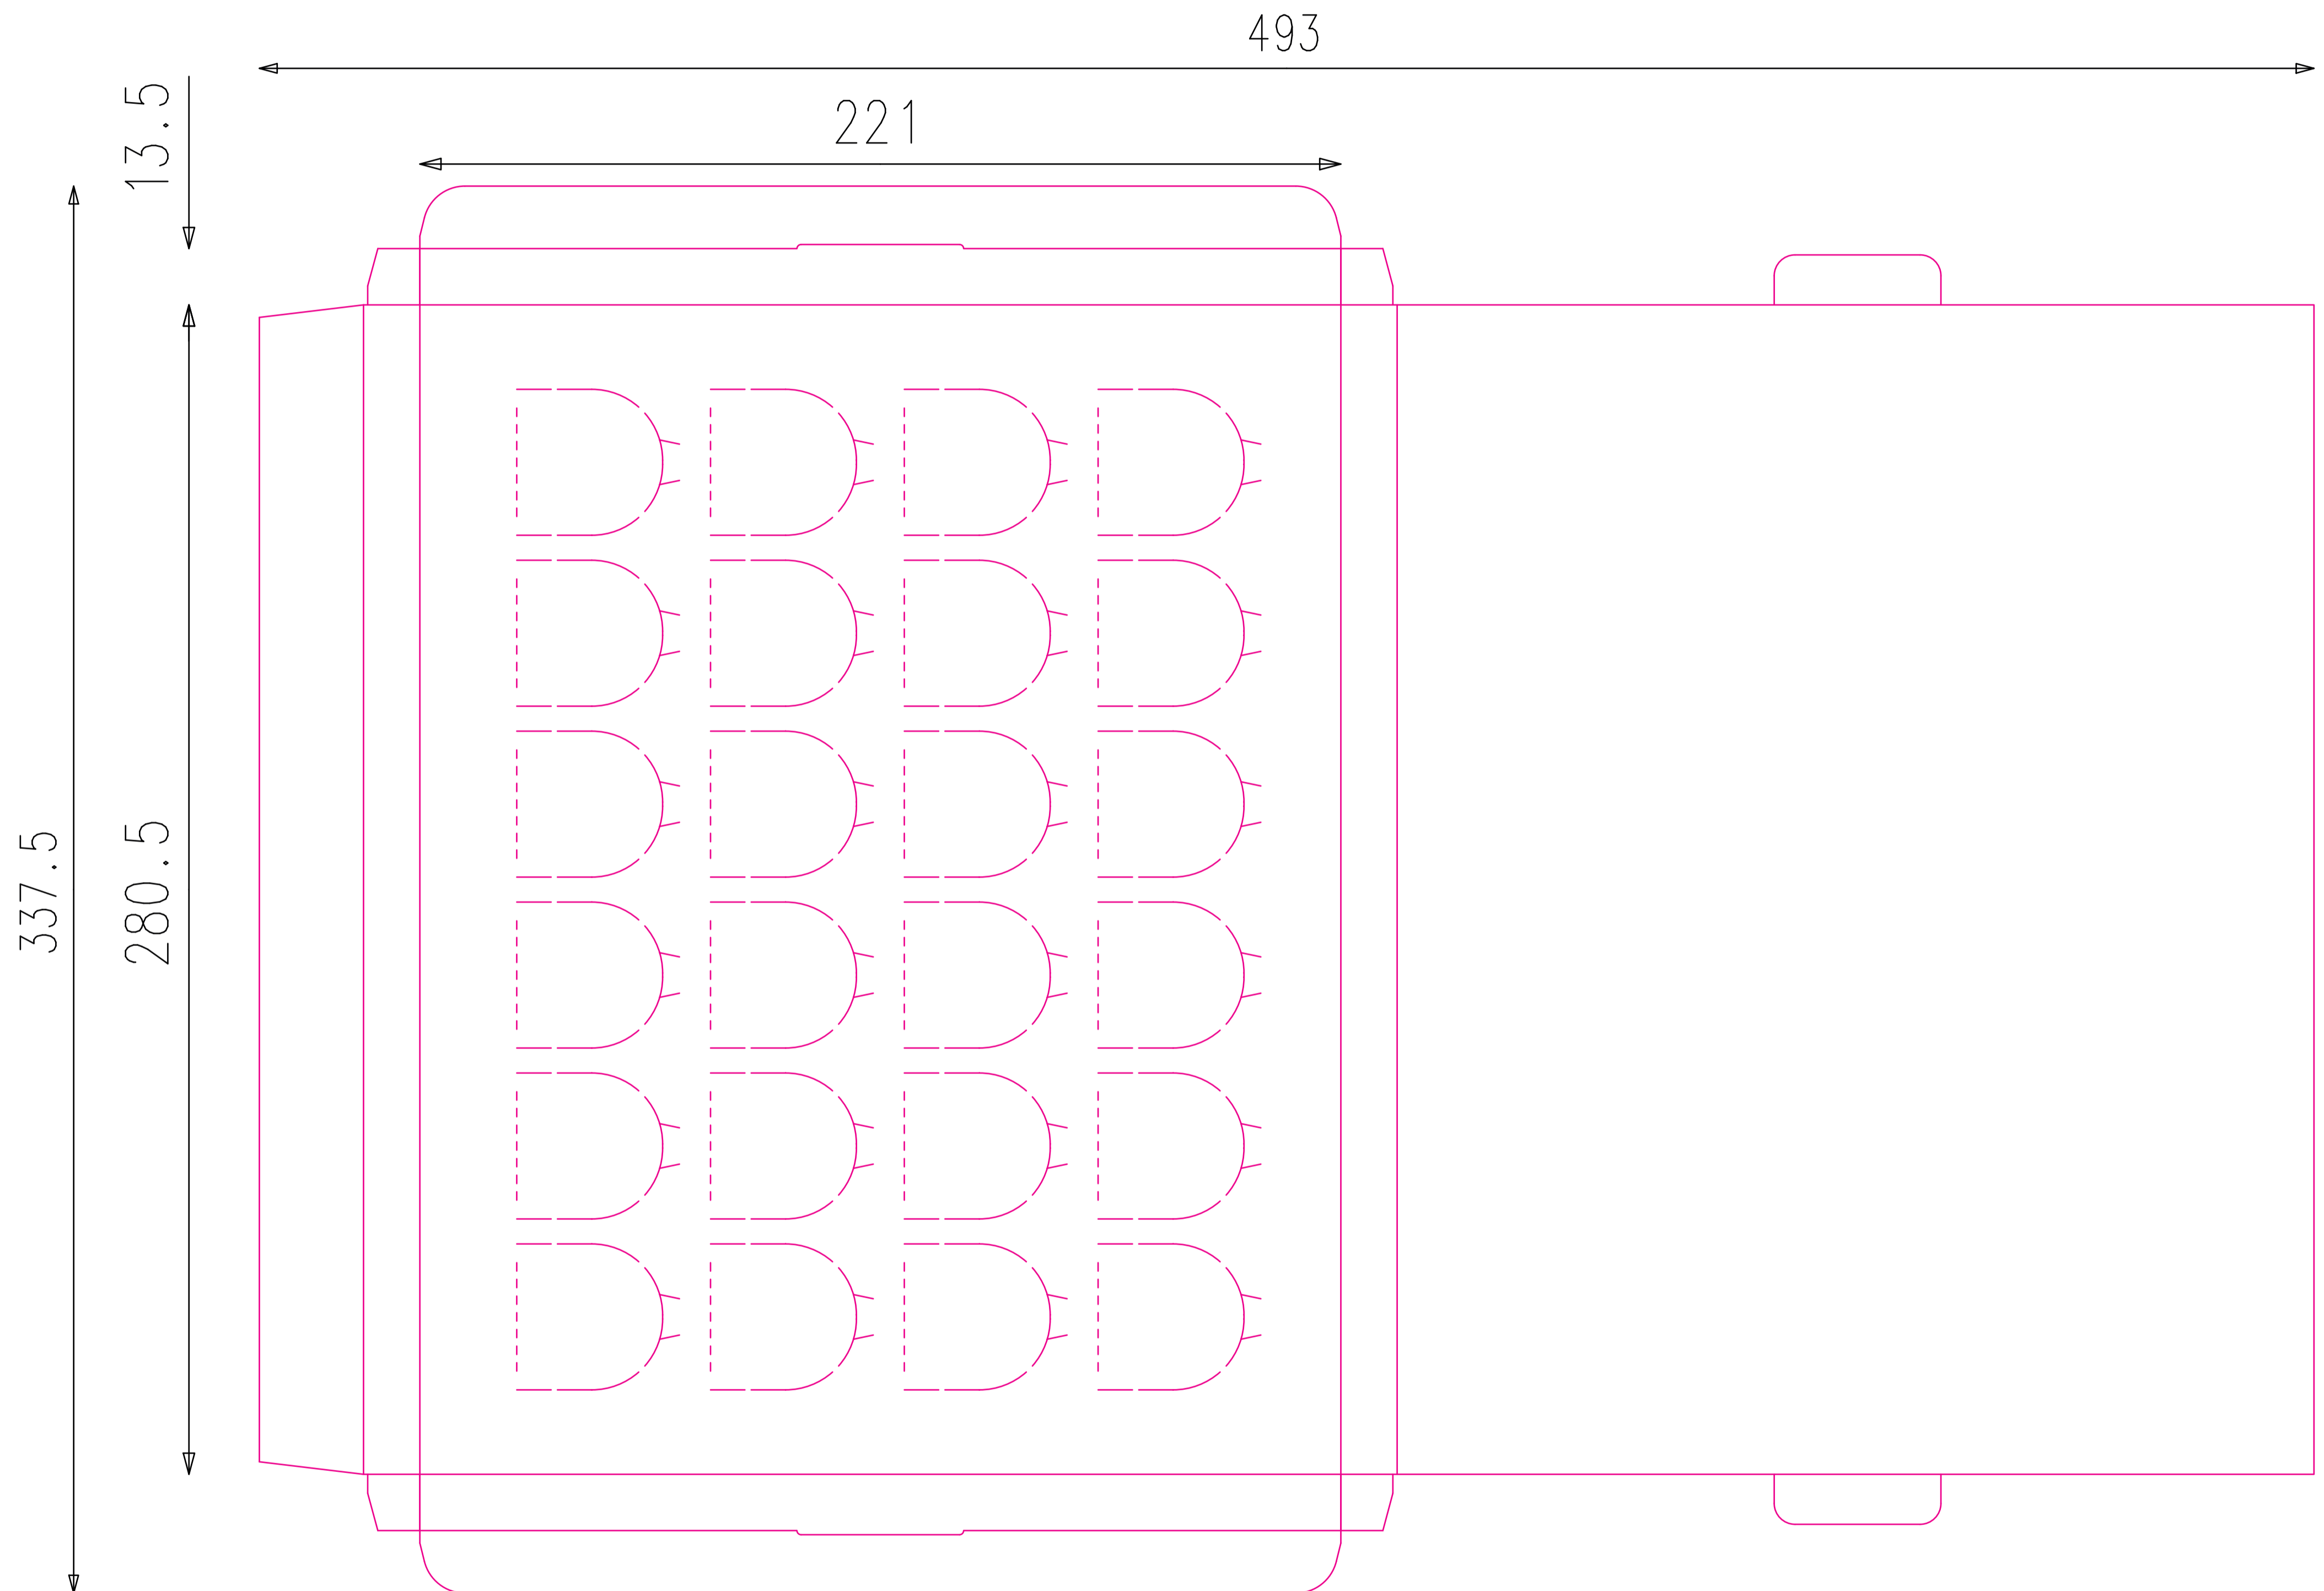

A4 Advent Calendar 2018

Colour Mode: CMYK - Digital Print
Please reference **PANTONE**[®] colours as spot colours

Cut Line: 
Bleed: 