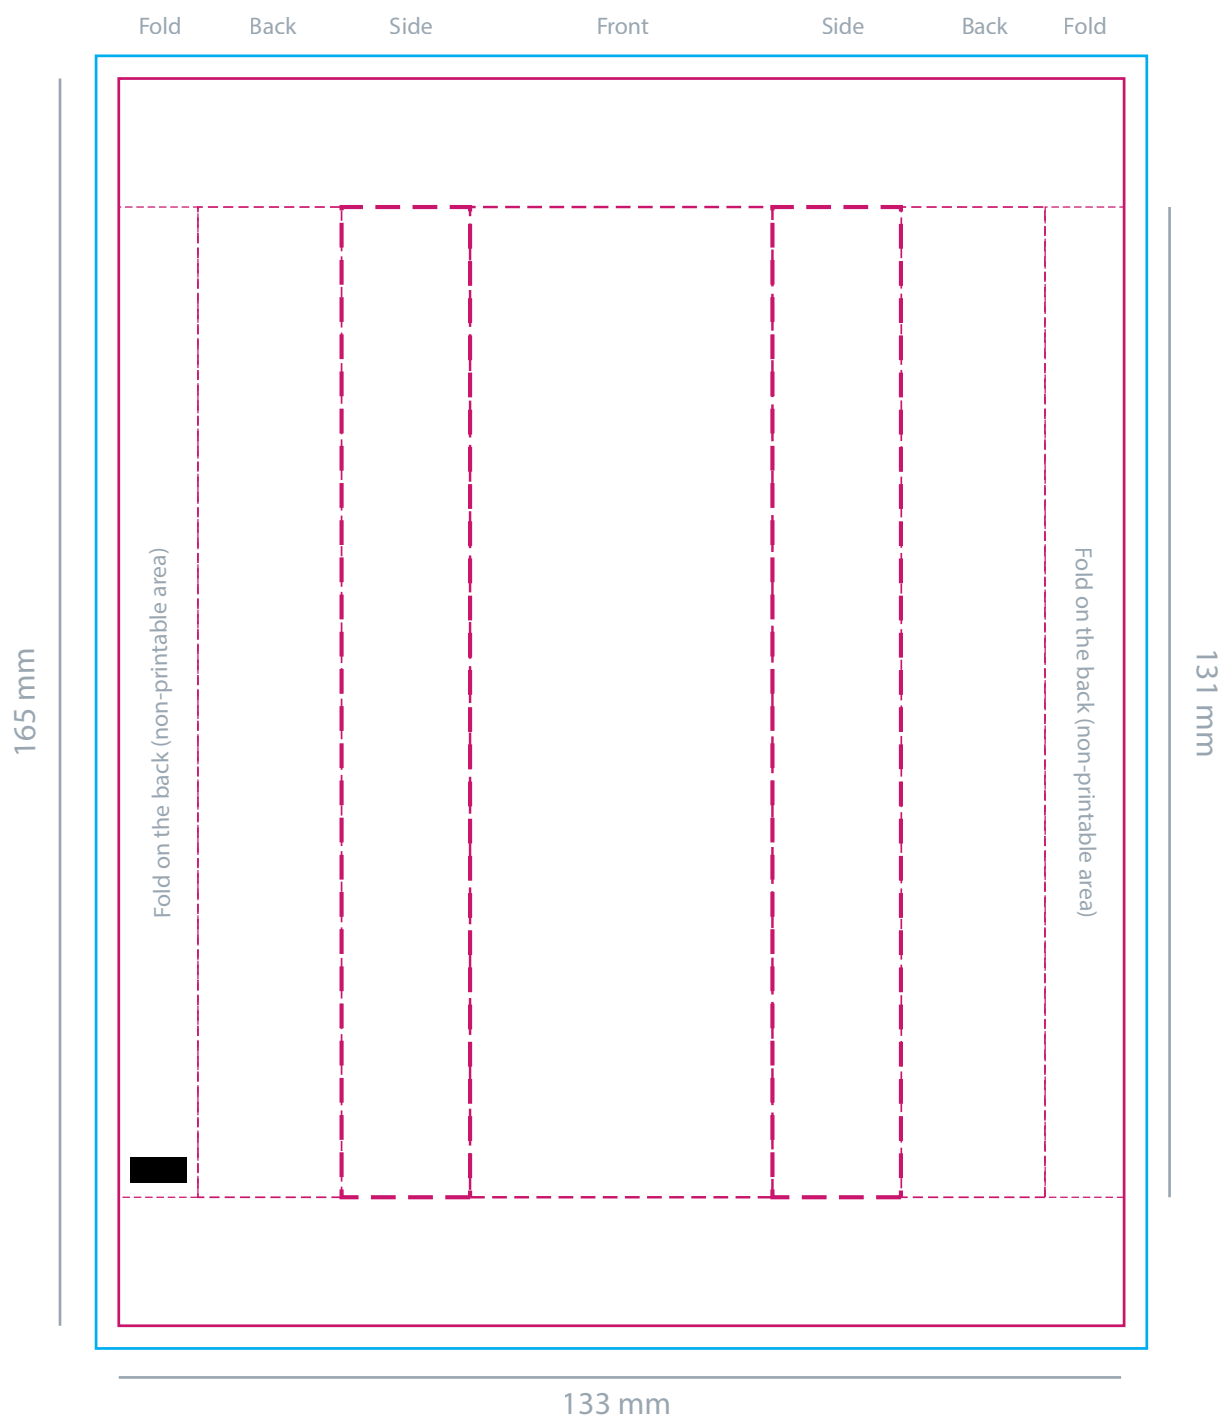

Natural Granola Bar 45g

Natural Granola Bar Template

133 x 165 mm

Flow Wrap

Bleed = 3mm

Colour Mode: CMYK - Digital Print
Please reference **PANTONE®** colours as spot colours

Cut Line: 
Bleed: 