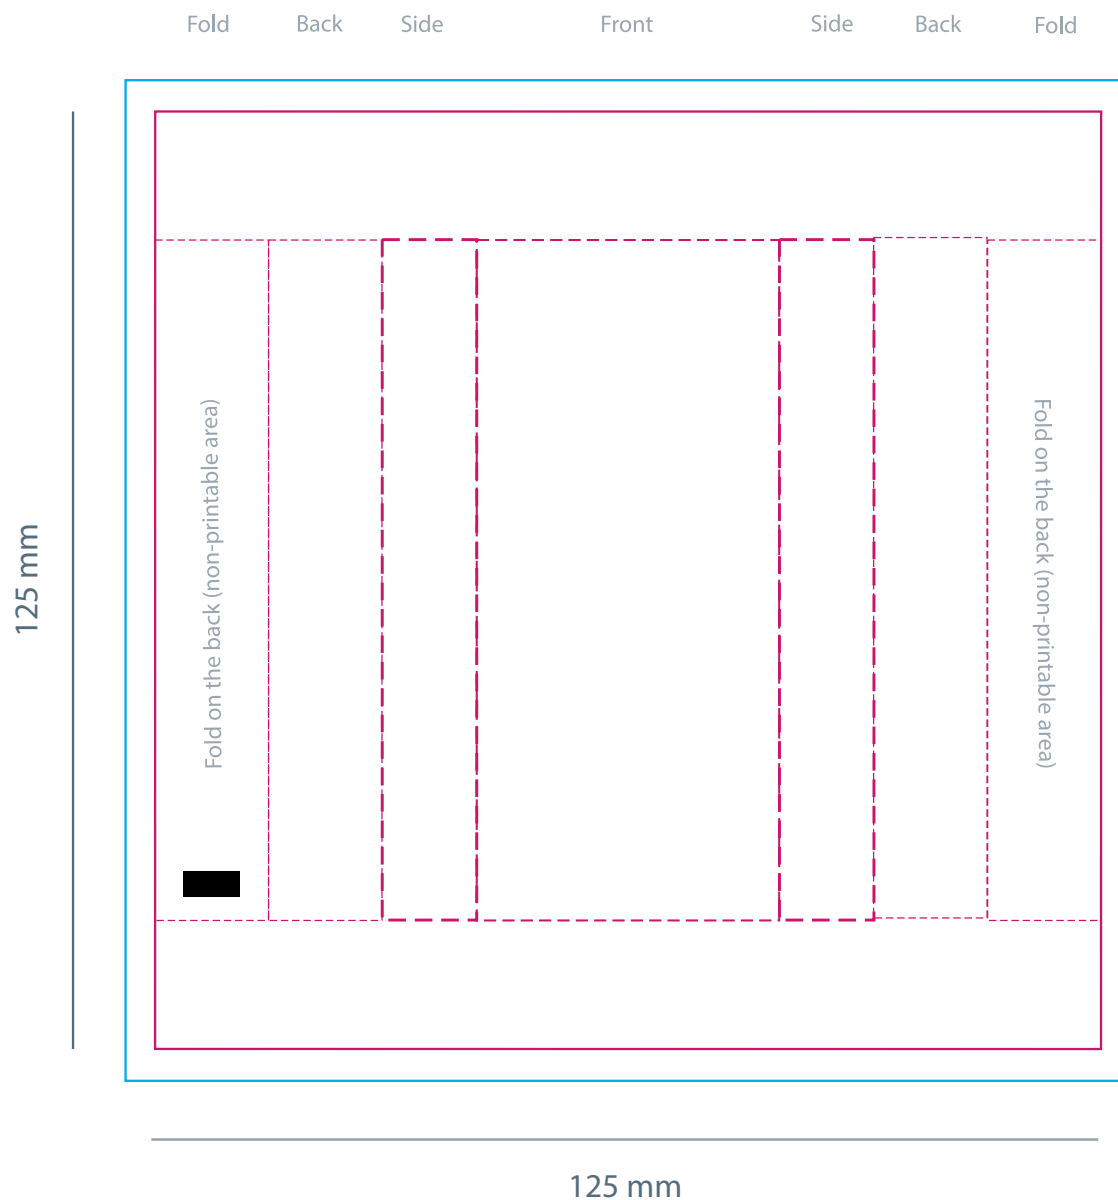

Natural Granola Bar 30g

Natural Granola Bar 30g

125 x 125 mm

Flow Wrap

Bleed = 3mm

Colour Mode: CMYK - Digital Print
Please reference **PANTONE®** colours as spot colours

Cut Line: 
Bleed: 