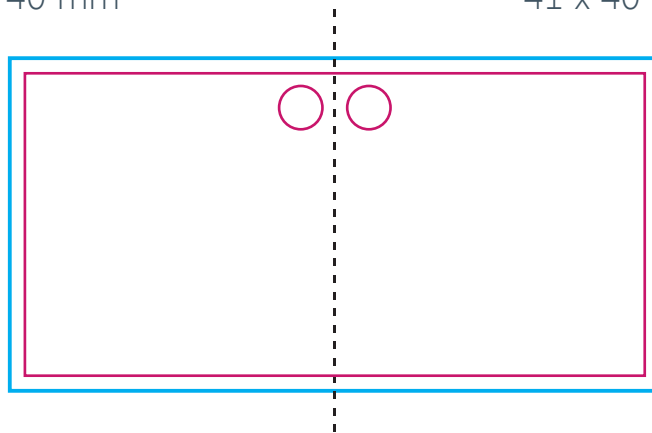

# Fold out square tag

Front  
41 x 40 mm

Back  
41 x 40 mm

Open Tag  
82 x 40 mm

Card Tag

Example

Colour Mode: CMYK - Digital Print  
Please reference **PANTONE®** colours as spot colours

Cut Line:   
Bleed: 