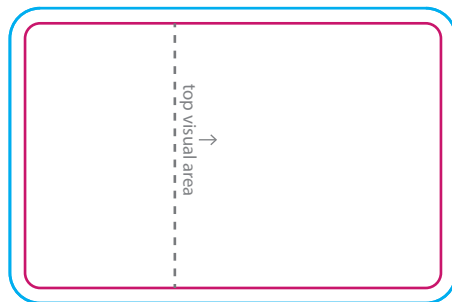

C label

C Label – right hand

For use on a single Dolfin bar or as the top product of a double stack of chocolate bars

35 x 55 mm

Paper Label

Bleed = 2mm

C Label – left hand

For use on the bottom product of a double stack of chocolate bars

35 x 55 mm

Paper Label

Bleed = 2mm