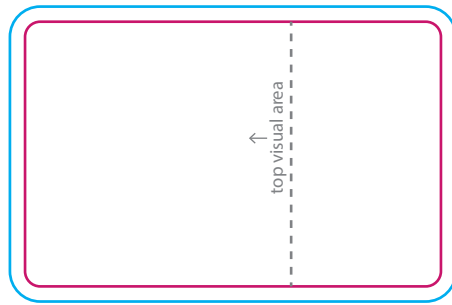

C label

C Label – right hand

For use on a single Dolfin bar or as the top product of a double stack of chocolate bars

35 x 55 mm

Paper Label

Bleed = 2mm

C Label – left hand

For use on the bottom product of a double stack of chocolate bars

35 x 55 mm

Paper Label

Bleed = 2mm