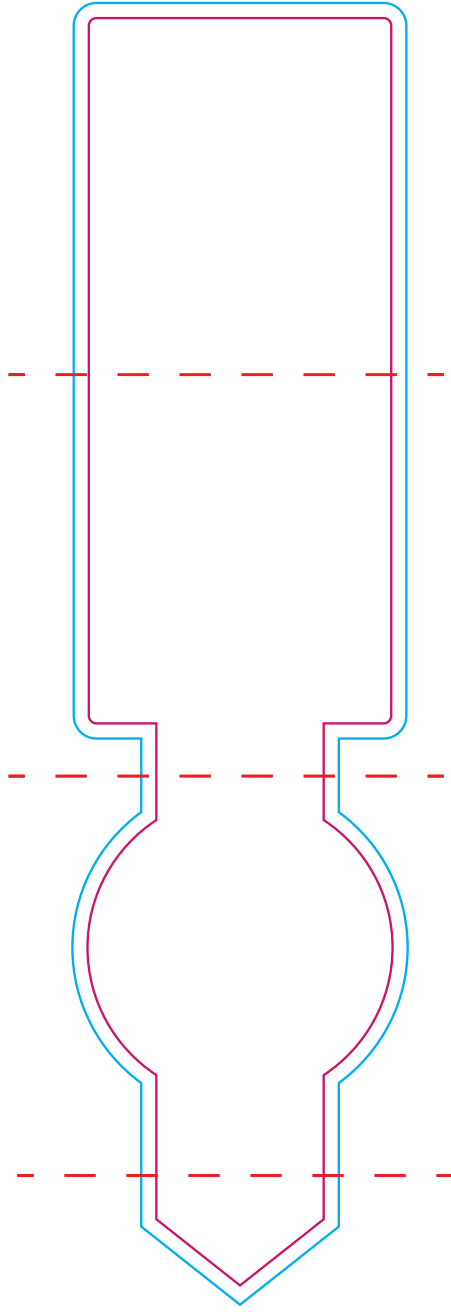

# Cube Wrap Sticker

## Cube Wrap Sticker

40.354 x 167.657 mm

Silver Media | Semi Gloss

Bleed = 2mm

Colour Mode: CMYK - Digital Print

Please reference **PANTONE®** colours as spot colours

Cut Line: ———

Bleed: ———

Fold: - - - - -