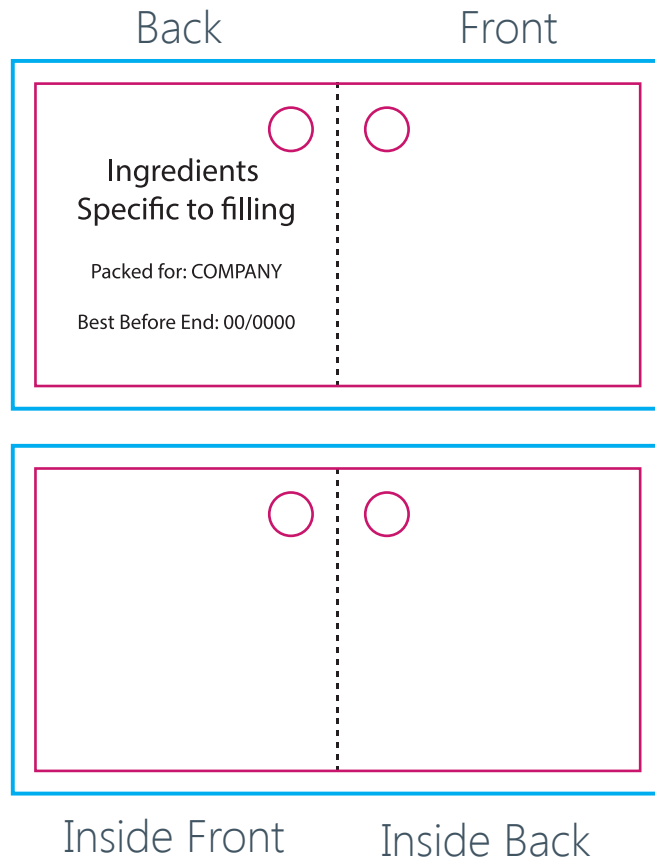

Fold out square tag

40 x 40mm 4pp Tag

Example