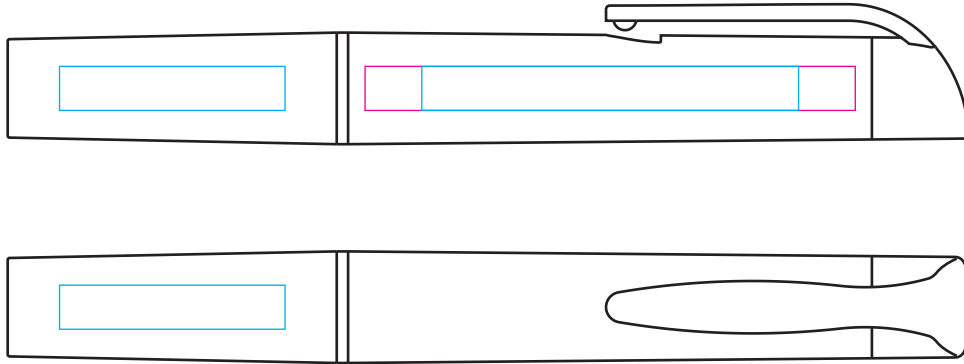

# TL7420 - Professional Pen Torch

Product Dimension(mm): 126x15

## Key:

- Max Print Area (Large Barrel-Pad) = 50x6mm
- Max Print Area (Large Barrel-Digital) = 65x6mm
- Max Print Area (Small Barrel-Pad) = 30x6mm

Artwork Size (Large Barrel) = ??

Artwork Size (Small Barrel) = ??