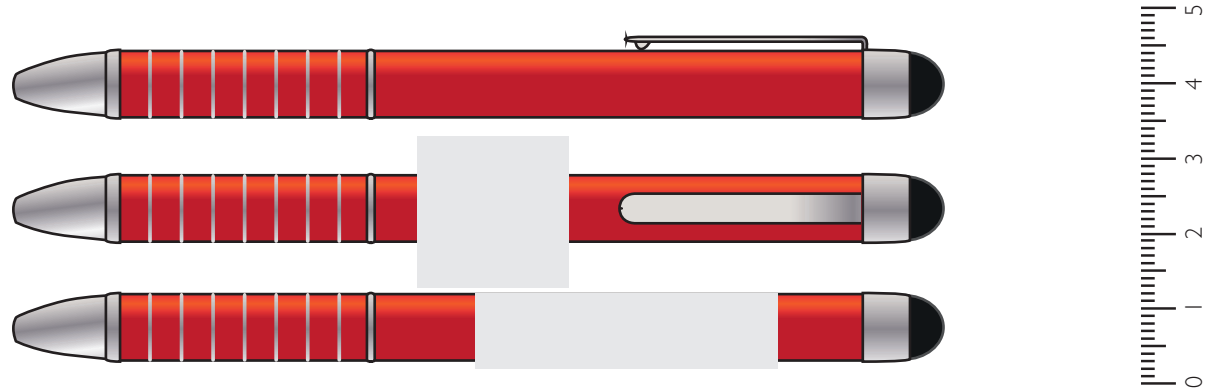

ARTWORK APPROVAL FORM

YOUR PROMOPEN

PRINT SEPARATION:

PRINT SEPARATION:

PRINT SEPARATION:

ARTWORK SPECIFIC NOTES

PRINT SEPARATION:

Back of barrel - 40 x 10 (mm)	Inline with clip - 20 x 20 (mm)	Side of Barrel 40mm x 6mm (mm)	- (mm)	Wrap: (mm)
Line: From Clip: Notes:				

CUSTOMER DETAILS	
JOB NUMBER	K9999
ID	ID
NAME	NAME

PRODUCT INFORMATION	
STNO	8086
NAME	LITE TOUCH BP
COLOUR	OF PEN
SIZE	123 mm

BRANDING INFORMATION				
ARTWORK SIZE				
COLOUR No.	1	2	3	4
PANTONE REF.	N/A	N/A	N/A	N/A
SWATCH				