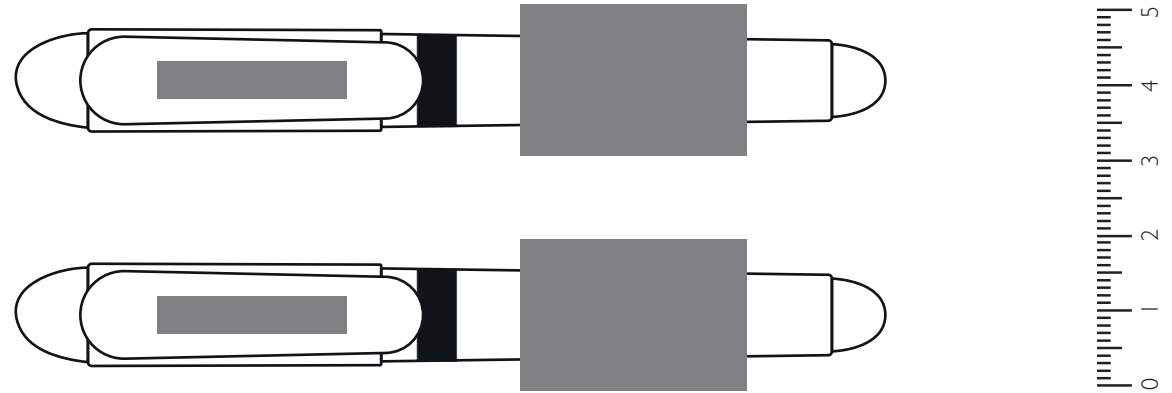

ARTWORK APPROVAL FORM

YOUR PROMOPEN

PRINT SEPARATION:

PRINT SEPARATION:

PRINT SEPARATION:

ARTWORK SPECIFIC NOTES

PRINT SEPARATION:

In line with clip - 30 x 20 (mm)	Clip - 25 x 5 (mm)	- (mm)	- (mm)	Wrap: 36 (mm)
Line: 7mm RW From Clip: Notes:				

CUSTOMER DETAILS	
JOB NUMBER	K9999
ID	ID
NAME	NAME

PRODUCT INFORMATION	
STNO	I330W
NAME	COMPACT SET
COLOUR	OF PEN
SIZE	115 mm

BRANDING INFORMATION				
ARTWORK SIZE				
COLOUR No.	1	2	3	4
PANTONE REF.	N/A	N/A	N/A	N/A
SWATCH				