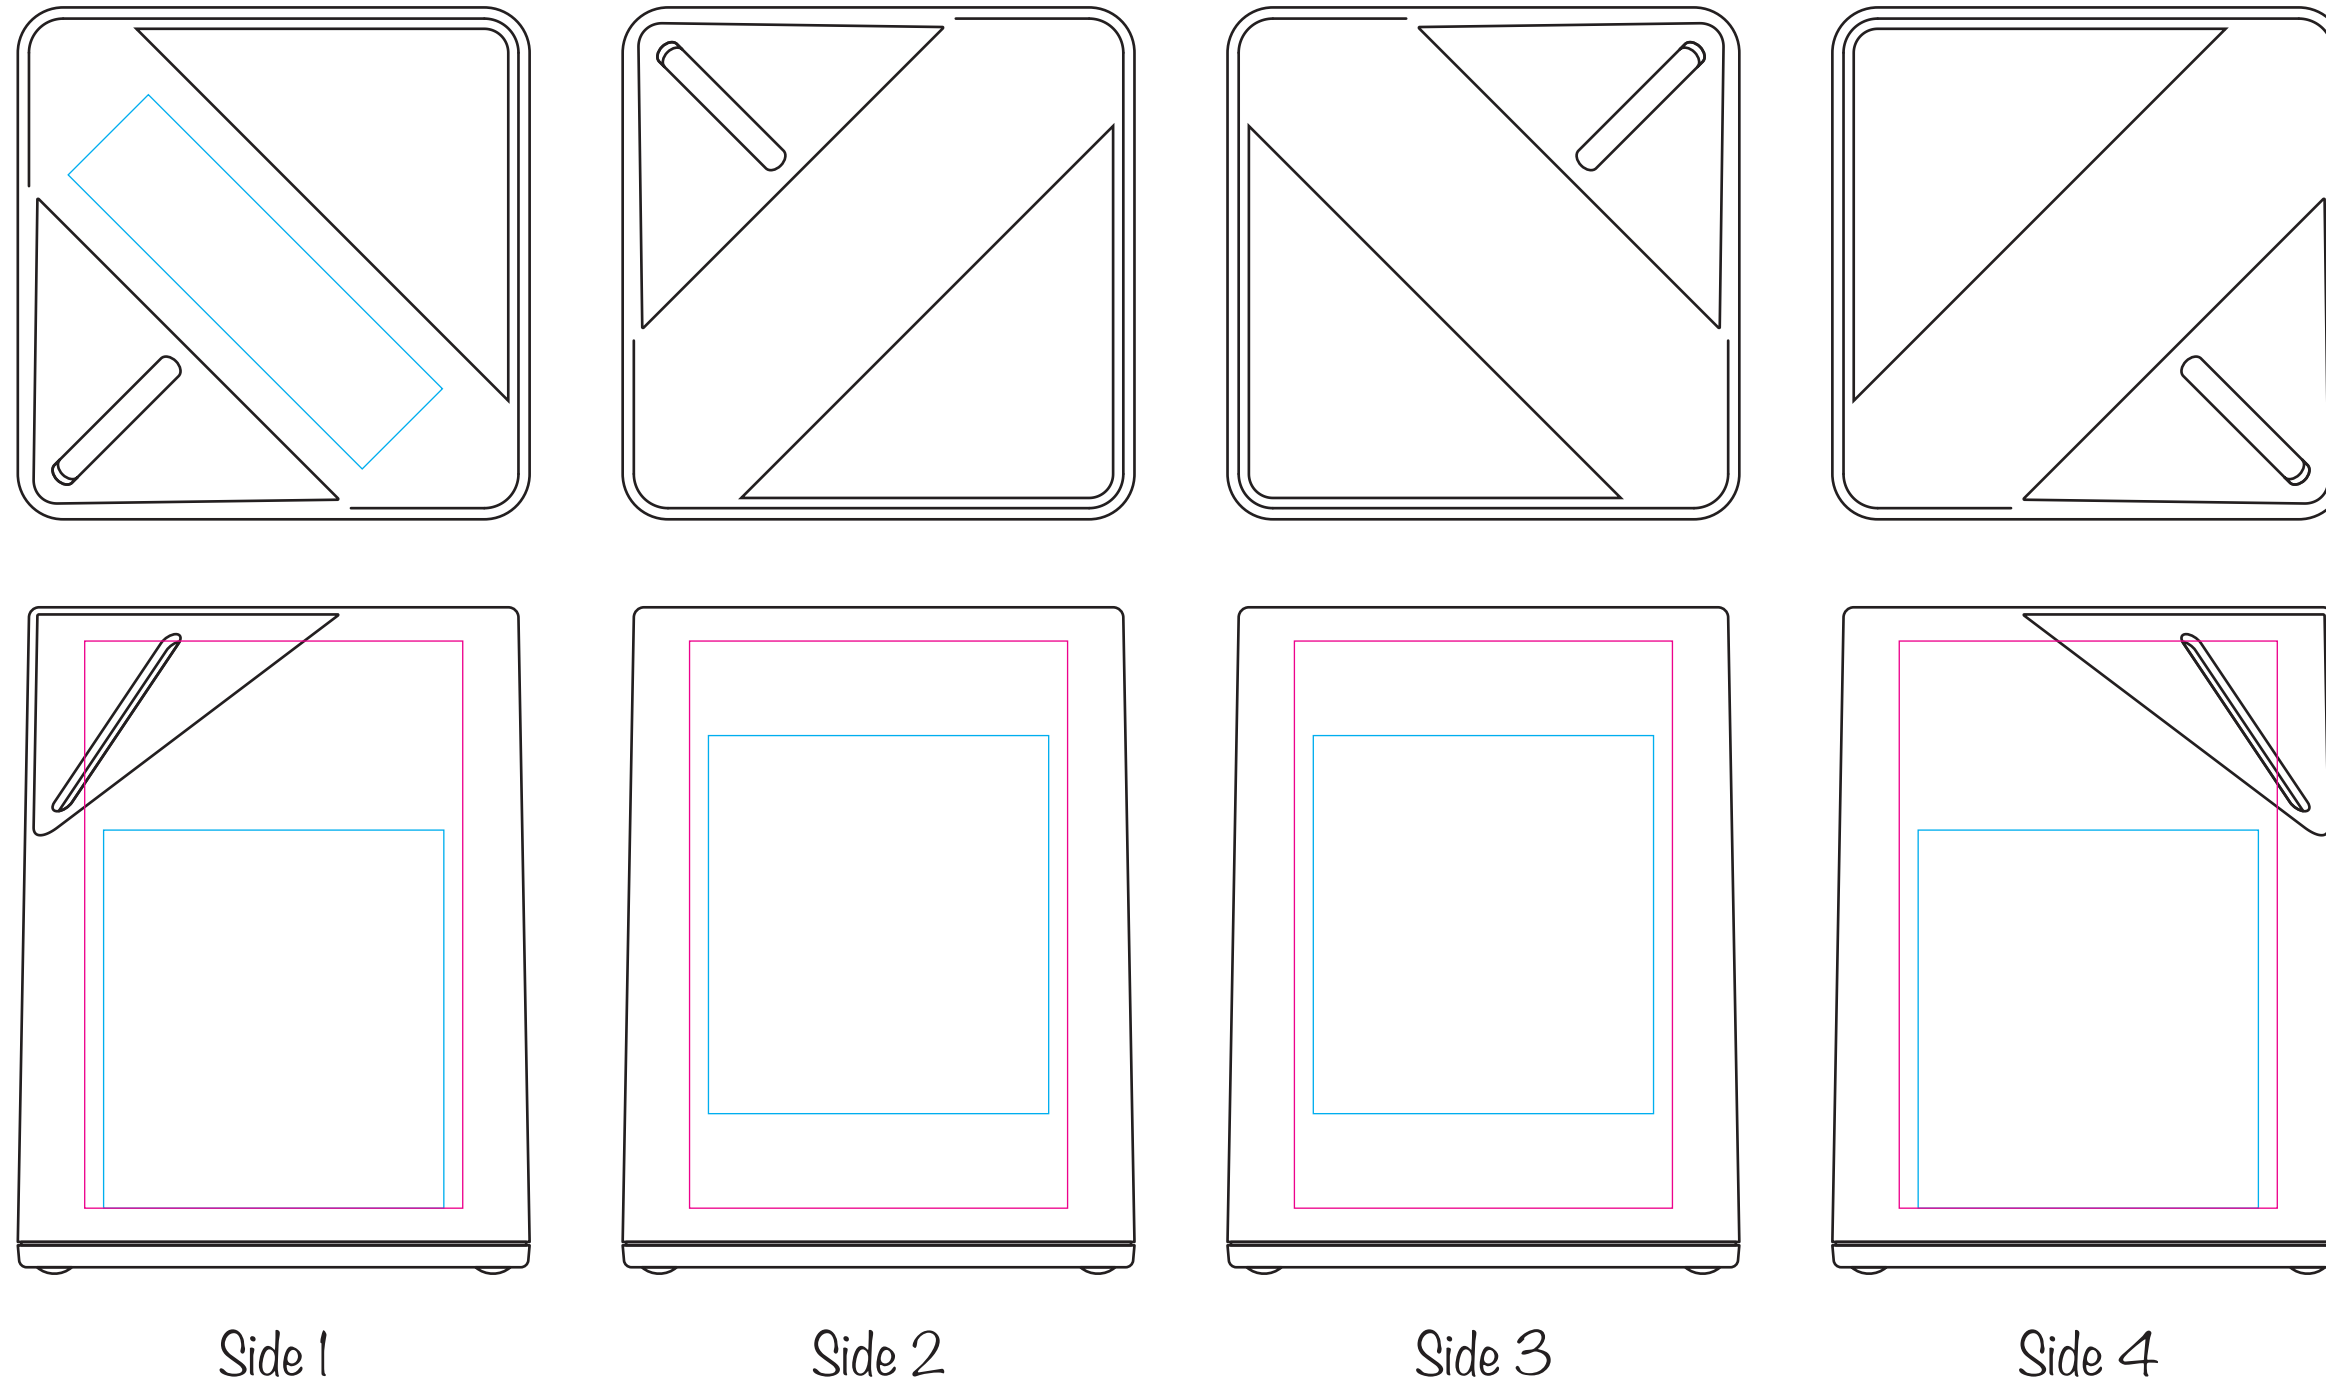

ST2642 - Carlton Pen Pot/Money Box

Product Dimension(mm): 68x68x88

Side 1

Side 2

Side 3

Side 4

Key:

- Max Print Area (Top Screen) = 55x15mm
- Max Print Area (Side Screen) = 45x50mm
- Max Print Area (Side Digital) = 50x75mm

Artwork Size (Top) = ??

Artwork Size (Side 1) = ??

Artwork Size (Side 2) = ??

Artwork Size (Side 3) = ??

Artwork Size (Side 4) = ??