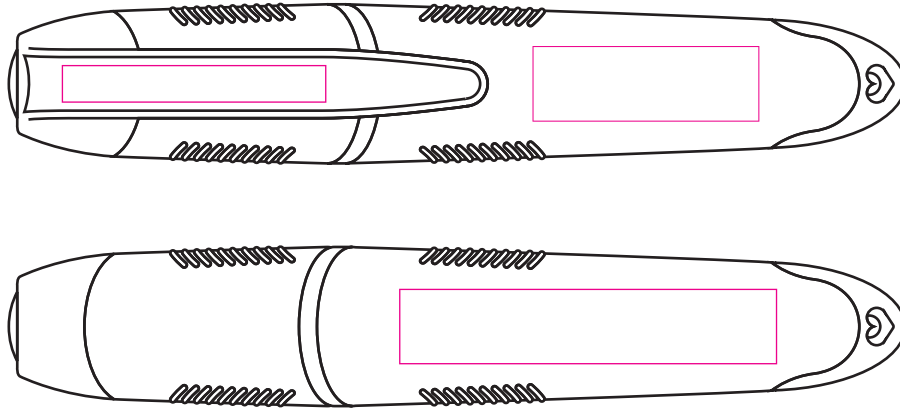

ST2634 - Hamlet Highlighter

Product Dimension(mm): 119x21

Key:

- Max Print Area (Clip - Pad) = 35x5mm
- Max Print Area (Barrel - Inline with Clip) = 30x10mm
- Max Print Area (Barrel - Back of Pen) = 50x10mm

Artwork Size (Clip - Pad) = ??

Artwork Size (Barrel - Inline with Clip) = ??

Artwork Size (Barrel - Back of Pen) = ??