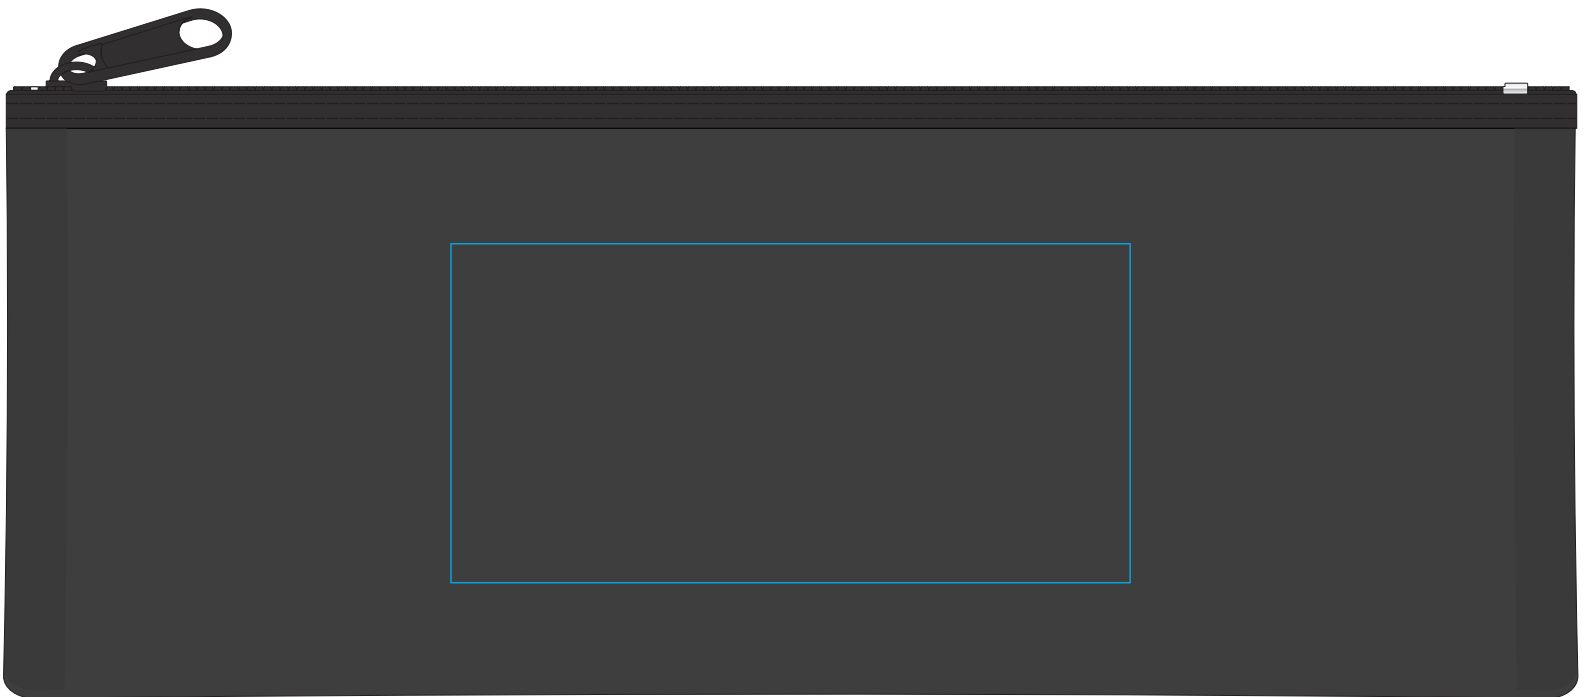

Our Order No: ?  
Your Ref: ?  
Product: ST2619 - Frost Pencil Case  
Base Colour: Frosted Black  
Trim Colour: Black  
Print Colour(s): ?

Date First Sent  
??/??/??

**Please be aware:-**

- This proof is for artwork content, product specification & colour reference ONLY. The colours reproduced on this PDF are not to be taken as a representation of the final image, please refer to recognized industry reference books for colour matching.
- Parts of the artwork contain small details that when printed may fill in or not reproduce clearly.