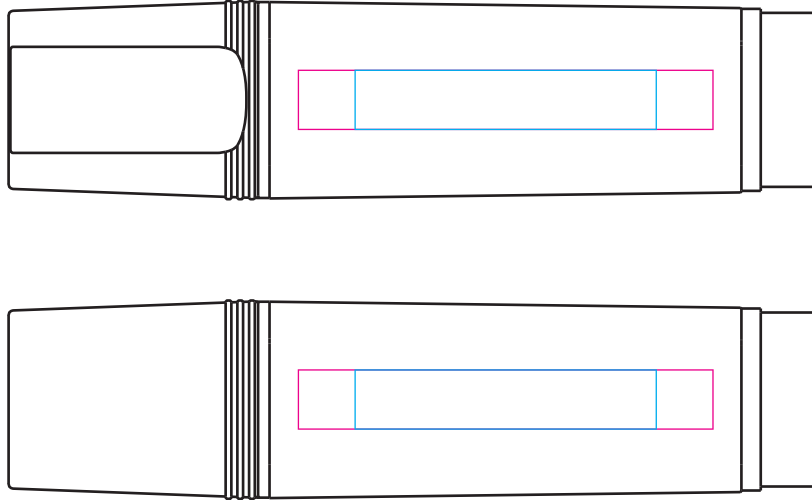

ST2402 - Data Frost Highlighter

Product Dimension(mm): 110x25x16

Key:

— Max Print Area (Screen) = 40x8mm

— Max Print Area (Digital) = 55x8mm

Artwork Size (Front) = ??

Artwork Size (Back) = ??