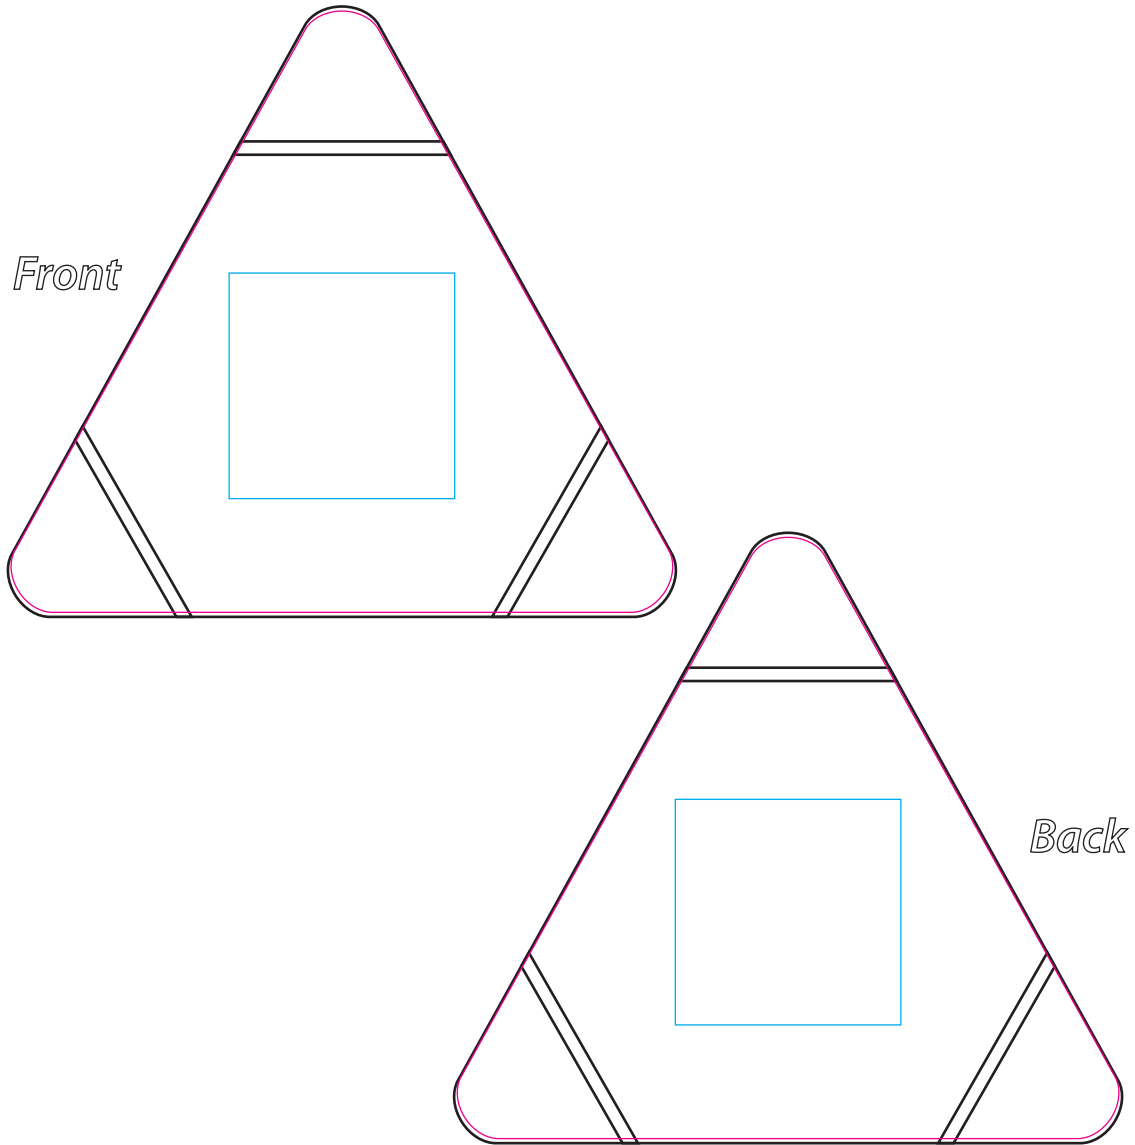

# ST2046 - Triple Highlighter

Product Dimension(mm): 90x90x12

## Key:

- Max Print Area (Screen) = 30x30mm
- Max Print Area (Digital) = 87.5x79.5mm

Artwork Size (Front) = ??

Artwork Size (Back) = ??