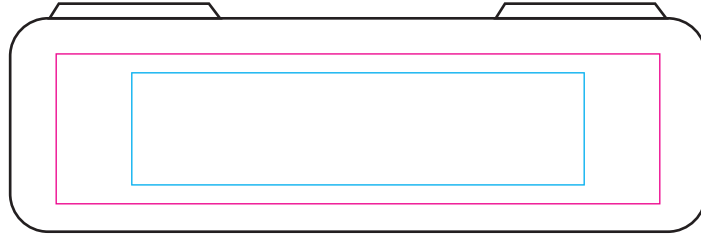

ST2029 - Travel Tooth Brush

Product Dimension(mm): 92x30

Key:

— Max Print Area (Screen) = 60x15mm

— Max Print Area (Digital) = 80x20mm

Artwork Size = ??