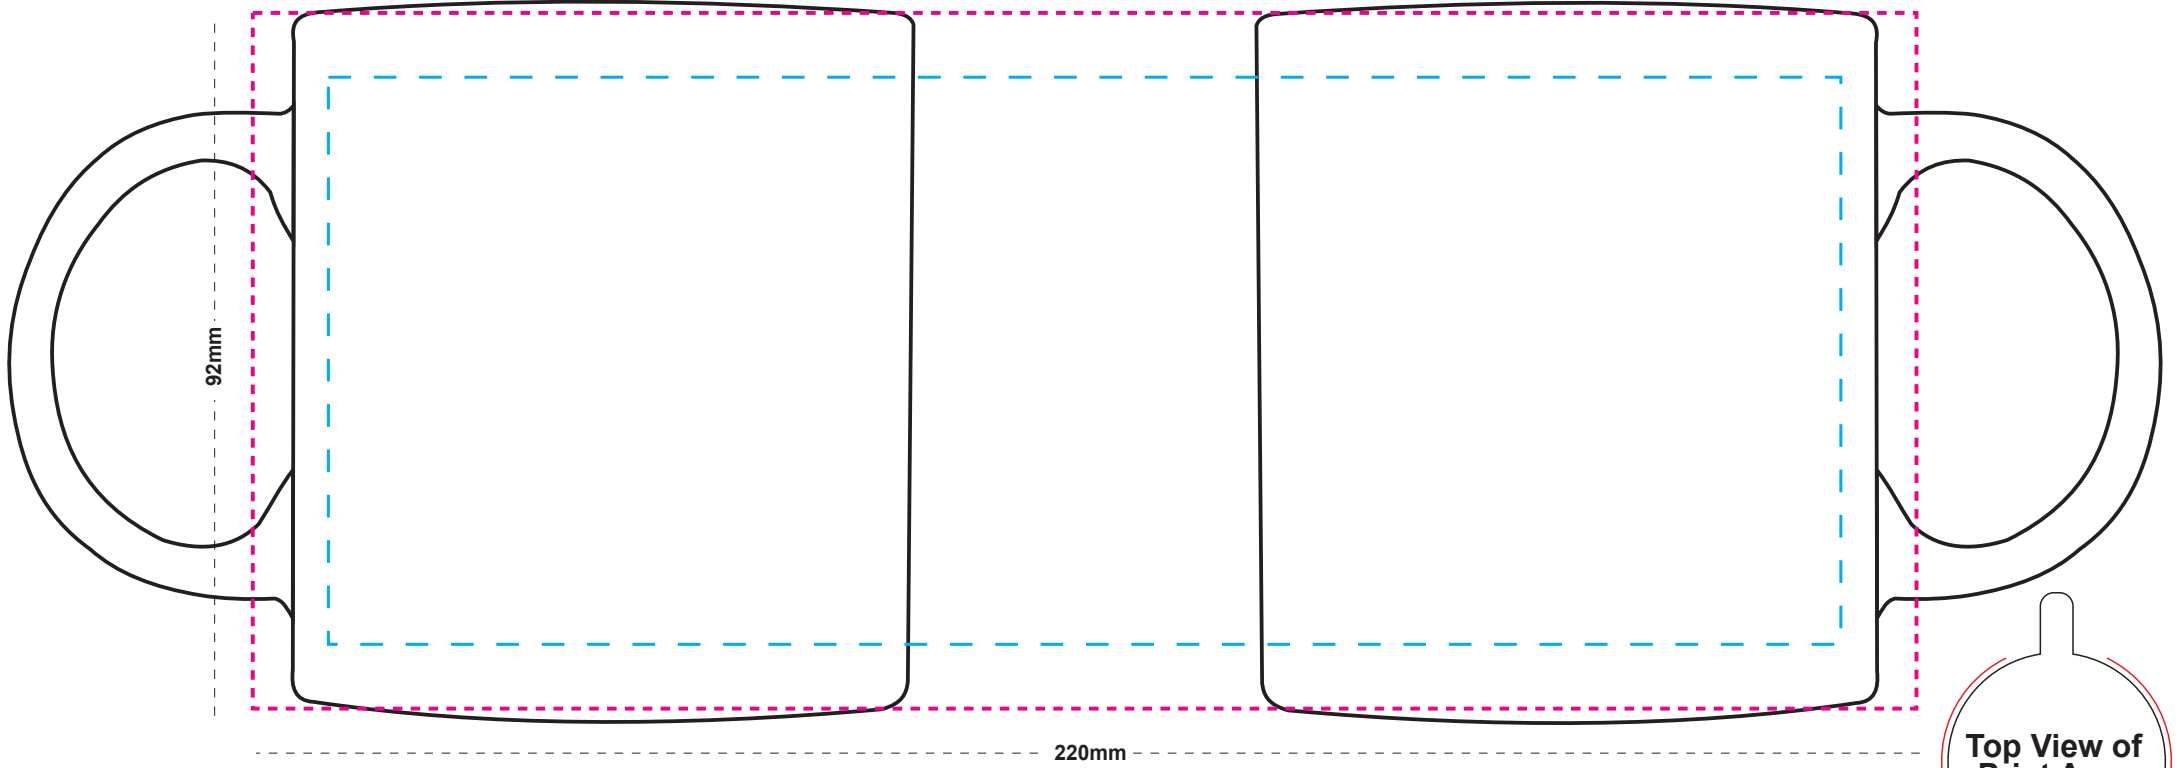

Magenta Dotted Line = The Maximum Print Area

Scale: 100%

Blue Dotted Line = The Significant Print Area

Top View of Print Area