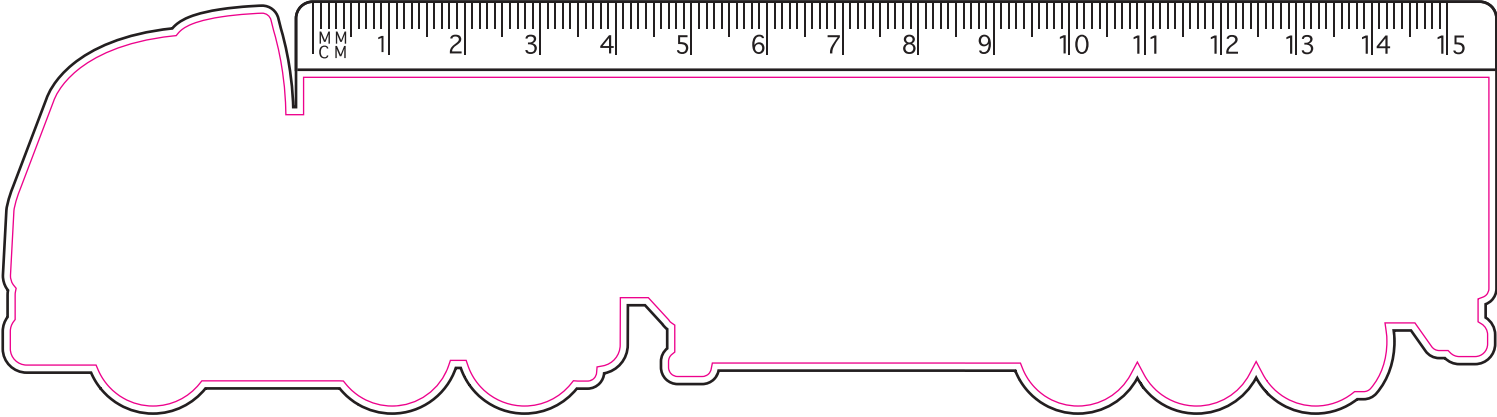

Lorry Shaped 6inch Ruler

Product Dimension(mm): 198x54

Minimum Print Restrictions (Digital)

Line thickness (0.2mm)

Reversed Line (0.2mm)

Text (3pt)

Reversed Text (4pt)

Any lines or text below these restrictions will result in a loss of detail when printed

Artwork Size = ??

Please read carefully:
N/A

Key:

Max Print Area(Digital) = 196x52mm

Notes For Artroom:

N/A