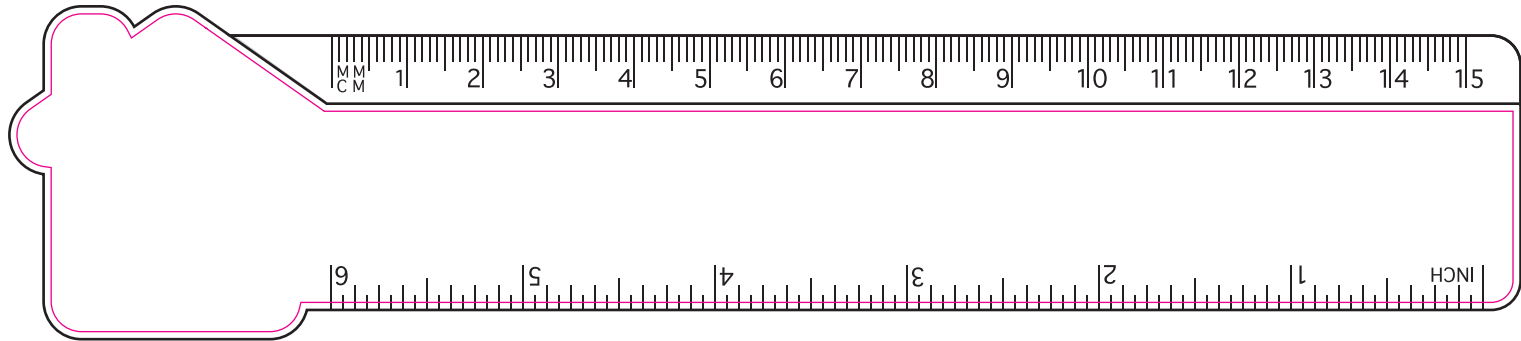

# House Shaped 6inch Ruler

Product Dimension(mm): 200x44

Artwork Size = ??

Please read carefully:

N/A

Key:

— Max Print Area(Digital) = 198x42mm

Notes For Artroom:

N/A

# Lorry Shaped 6inch Ruler

Product Dimension(mm): 198x54