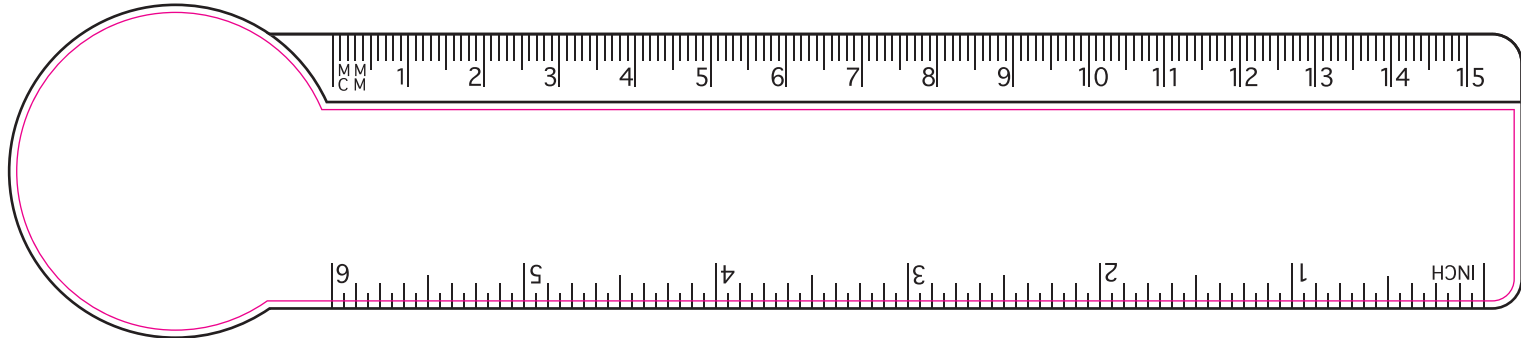

# Circle Shaped 6inch Ruler

Product Dimension(mm): 200x44

Artwork Size = ??

**Please read carefully:**

N/A

**Key:**

— Max Print Area(Digital) = 198x42mm

**Notes For Artroom:**

N/A

# Heart Shaped 6inch Ruler

Product Dimension(mm): 212x44

# Bespoke Shaped 6inch Ruler - White

Product Dimension(mm): 198x44