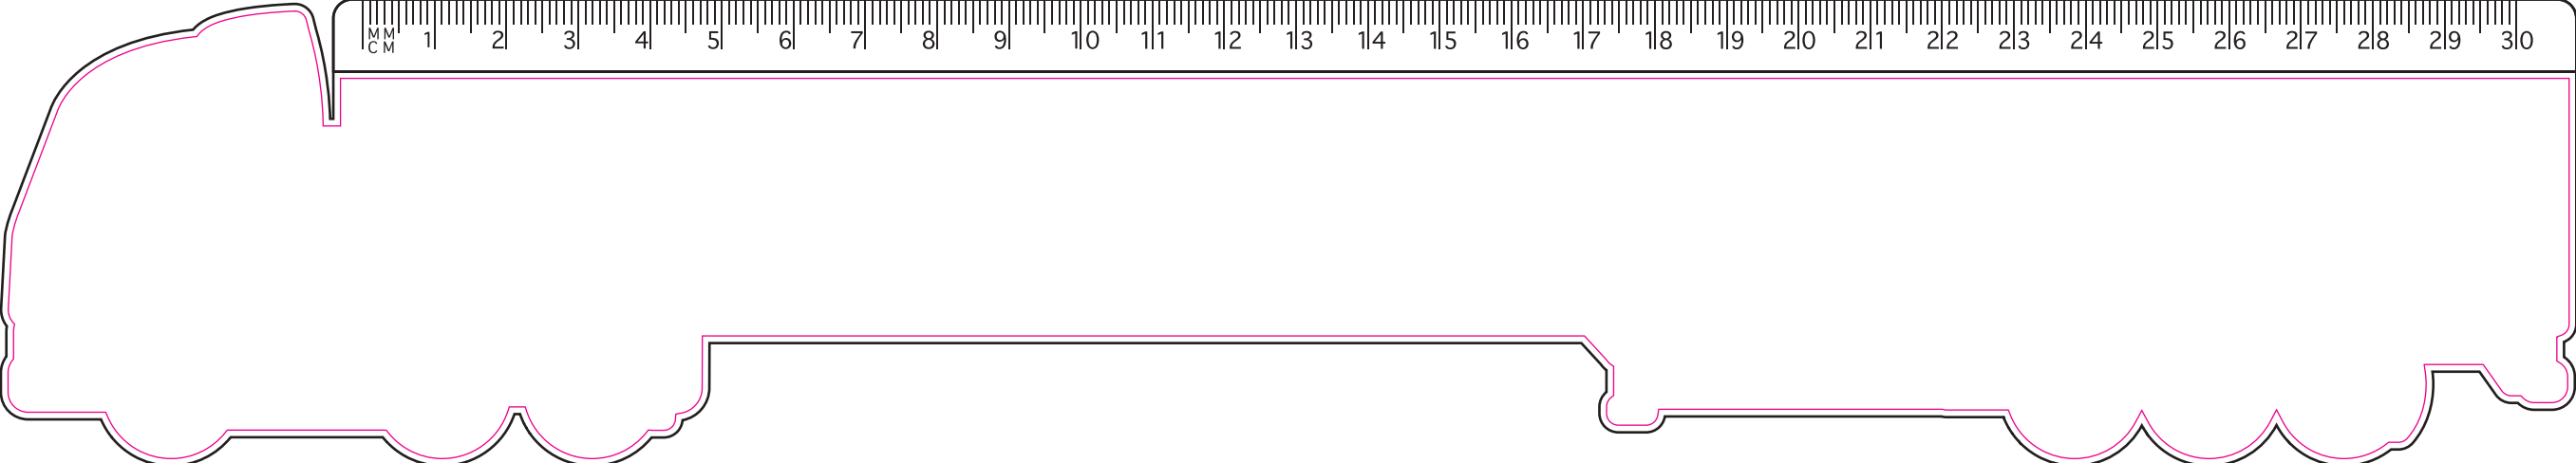

Reversed Line (0.2mm) 

Text (3pt) 

Reversed Text (4pt) 

Any lines or text below these restrictions will result in a loss of detail when printed

Artwork Size = ??

Please read carefully:
N/A

Key:

 Max Print Area(Digital) = 357x48mm

N/A

Lorry Shaped 12inch Ruler

Product Dimension(mm): 359x65

Minimum Print Restrictions (Digital)

Line thickness (0.2mm) 

Reversed Line (0.2mm) 

Text (3pt) 

Reversed Text (4pt) 

Any lines or text below these restrictions will result in a loss of detail when printed

Artwork Size = ??

Please read carefully:
N/A

Key:
 Max Print Area(Digital) = 357x63mm

Notes For Artroom:
N/A

Bespoke Shaped 12inch Ruler - White

Product Dimension(mm): 358x50

Minimum Print Restrictions (Digital)

Line thickness (0.2mm) 

Reversed Line (0.2mm) 

Text (3pt) 

Reversed Text (4pt) 

Any lines or text below these restrictions will result in a loss of detail when printed