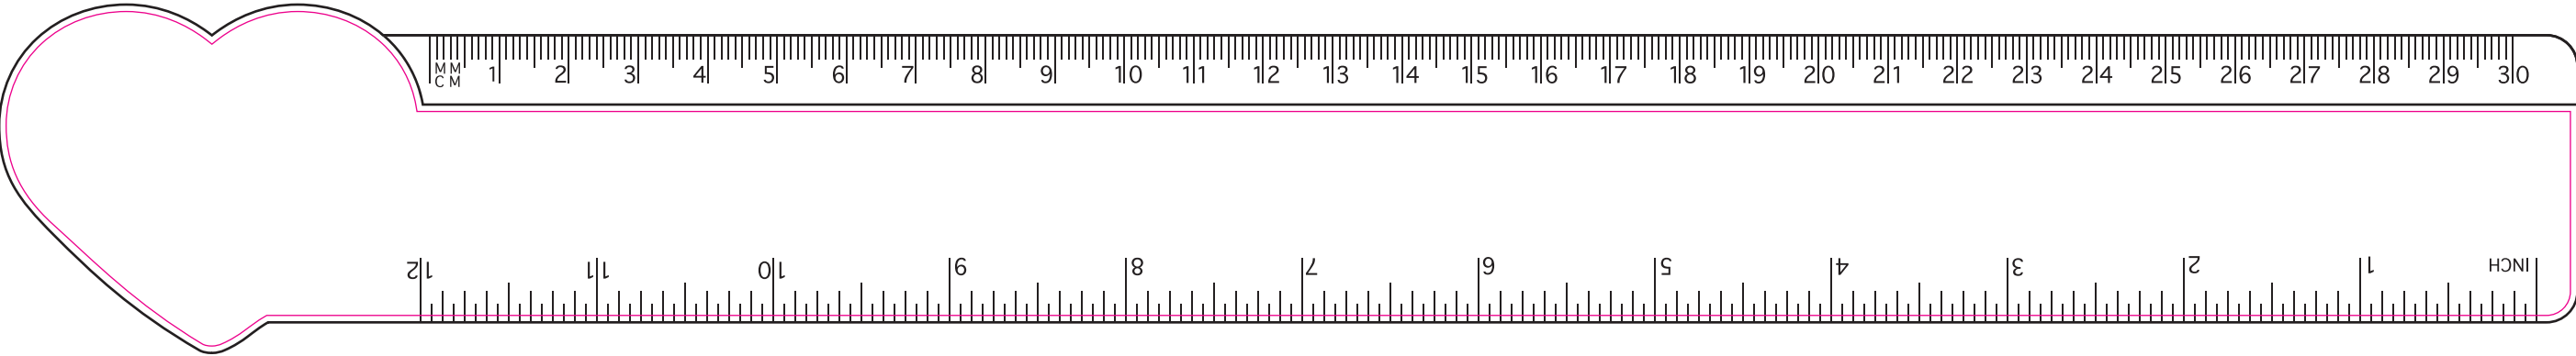

Heart Shaped 12inch Ruler

Product Dimension(mm): 371x50

Minimum Print Restrictions (Digital)

Line thickness (0.2mm)

Reversed Line (0.2mm)

Text (3pt)

Reversed Text (4pt)

Any lines or text below these restrictions will result in a loss of detail when printed

Artwork Size = ??

Please read carefully:
N/A

Key: Max Print Area(Digital) = 369x48mm

Notes For Artroom:
N/A