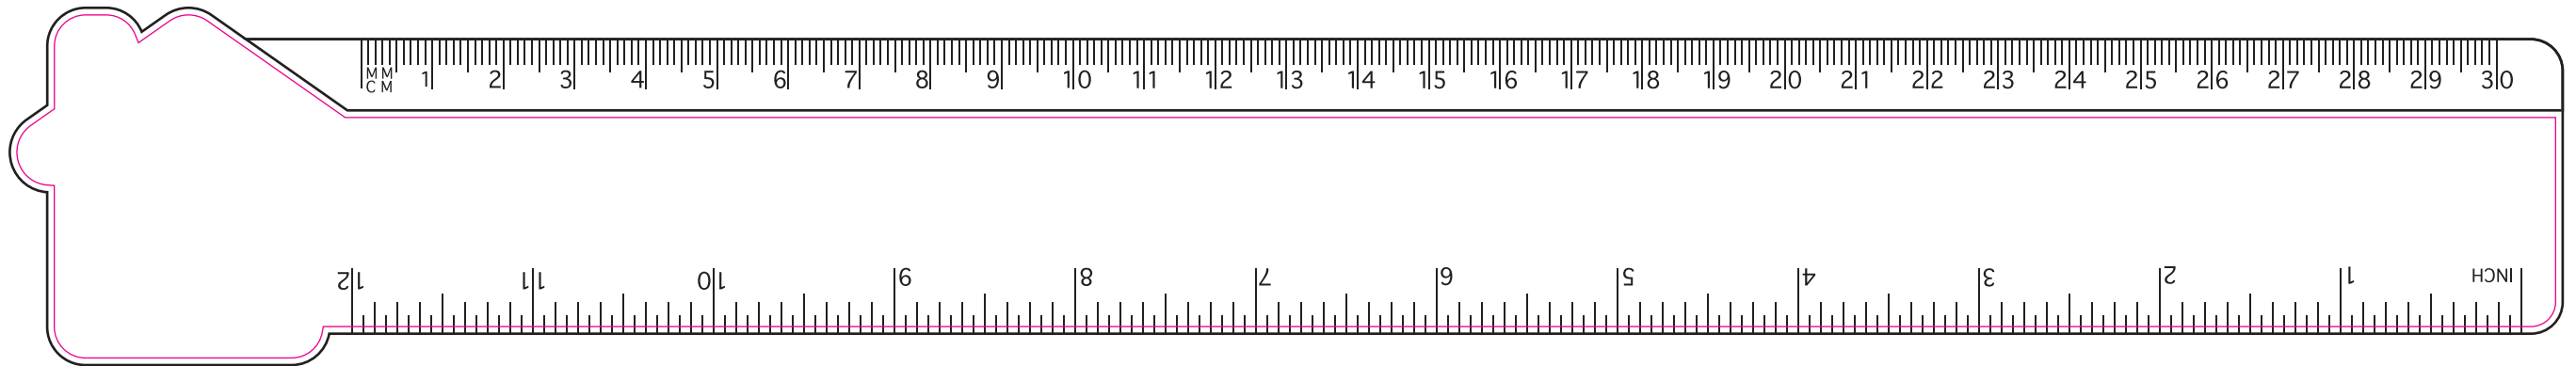

House Shaped 12inch Ruler

Product Dimension(mm): 359x50

Minimum Print Restrictions (Digital)

Line thickness (0.2mm)

Reversed Line (0.2mm)

Text (3pt)

Reversed Text (4pt)

Any lines or text below these restrictions will result in a loss of detail when printed

Artwork Size = ??

Please read carefully:

N/A

Key:

Max Print Area(Digital) = 357x48mm

Notes For Artroom:

N/A