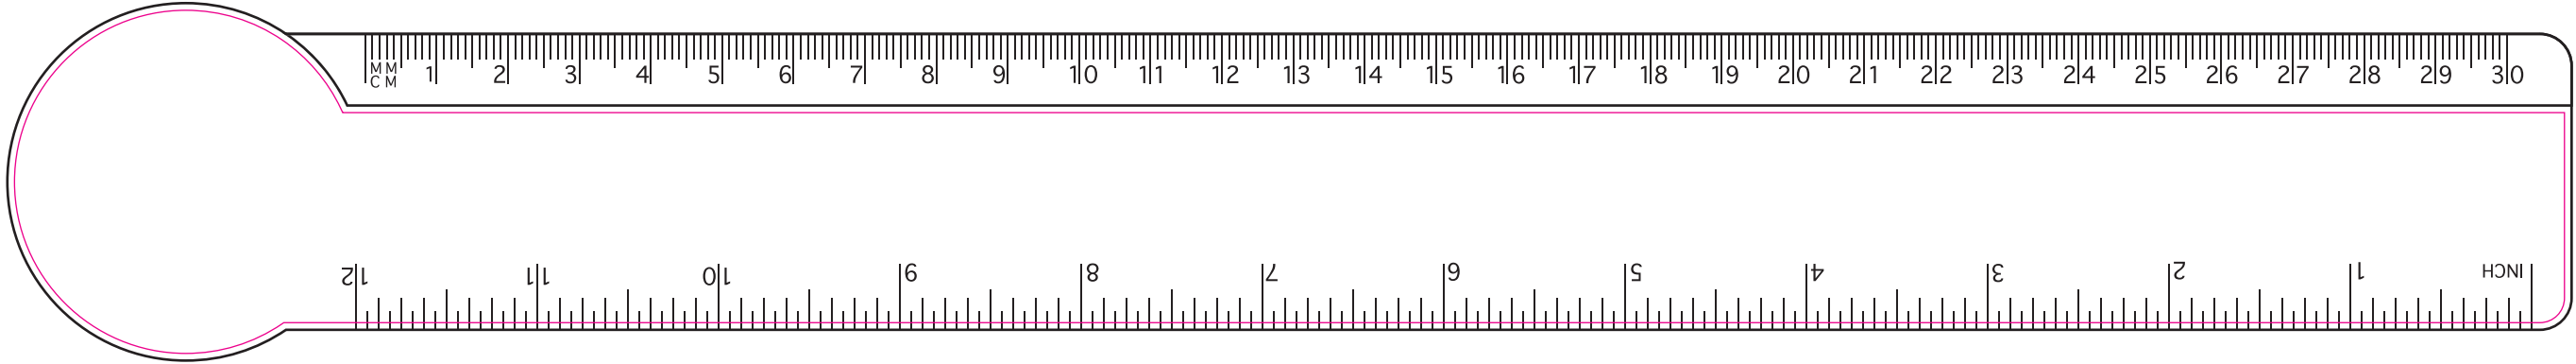

Heart Shaped 12inch Ruler

Product Dimension(mm): 371x50

Minimum Print Restrictions (Digital)

Line thickness (0.2mm) 

Reversed Line (0.2mm) 

Text (3pt) 

Reversed Text (4pt) 

Any lines or text below these restrictions will result in a loss of detail when printed

Reversed Line (0.2mm) 

Text (3pt) 

Reversed Text (4pt) 

Any lines or text below these restrictions will result in a loss of detail when printed

Artwork Size = ??

Please read carefully:
N/A

Key:

 Max Print Area(Digital) = 357x48mm

Notes For Artroom:

N/A

House Shaped 12inch Ruler

Product Dimension(mm): 359x50

Minimum Print Restrictions (Digital)

Line thickness (0.2mm) 

Reversed Line (0.2mm) 

Text (3pt) 

N/A

Lorry Shaped 12inch Ruler

Product Dimension(mm): 359x65

Minimum Print Restrictions (Digital)

Line thickness (0.2mm) 

Reversed Line (0.2mm) 

Text (3pt) 

Reversed Text (4pt) 