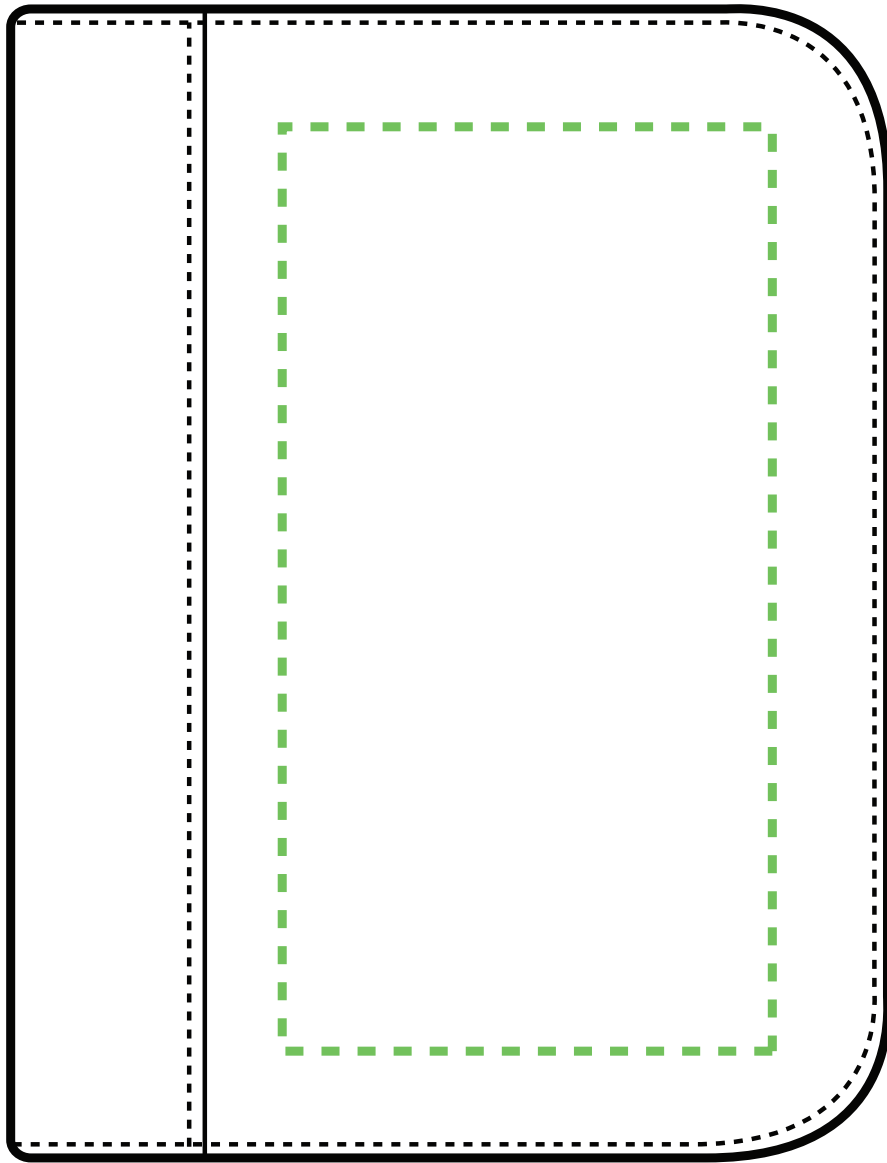

Product Size:255 x 350 x 50mm .

PRINT AREA: 160 x 300 mm

scale 50%