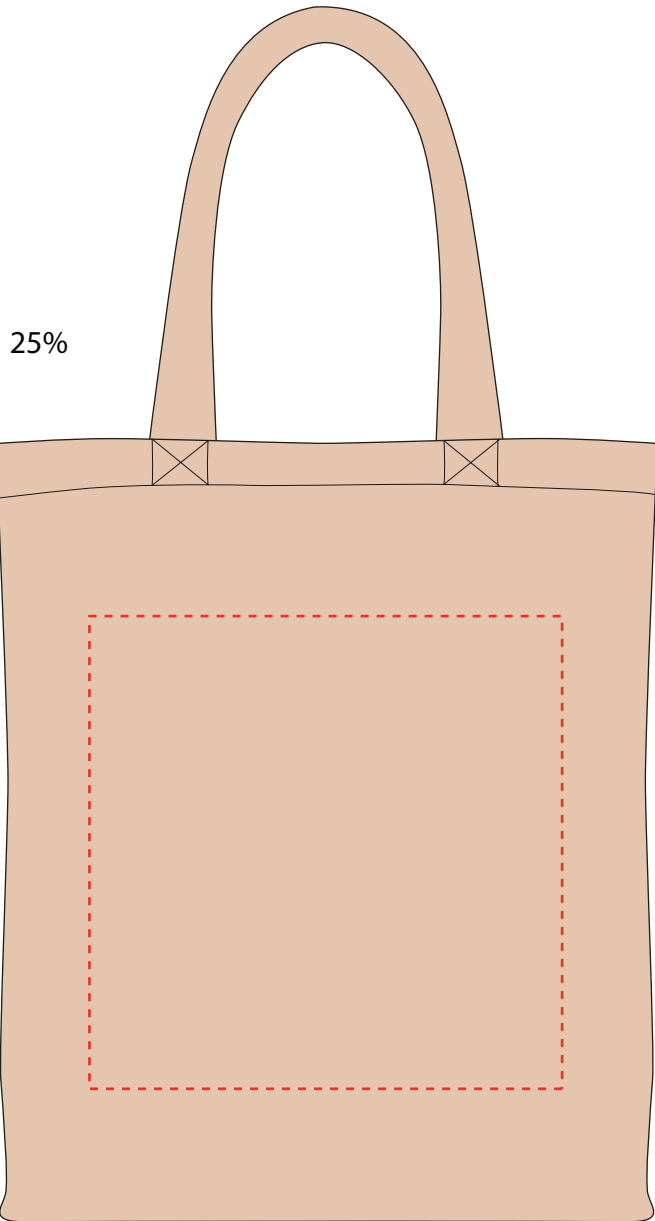

ARTWORK APPROVAL

DATE:

Your Ref:
Our Ref:
Version: 1

Pantone:
Quantity:
Position:

Product Code: QB0561
Product Colour:
Max Print Area: 250mm x 250mm

PRINTING CONCERNS:

Any special print requirements must be advised at approval stage (However a new visual may have to be done and approved which may affect the lead time) We may at times advise you of our concerns with regards to the print or print colour on the PDF proof, if approval is given this is unfortunately at your own risk. If a photograph is required of the item this may be chargeable and this is quite often done on day of despatch and could delay your order if approval isn't received immediately.

PLEASE CHECK THE FOLLOWING INFORMATION IS CORRECT AND TICK ALL THE APPROPRIATE BOXES:

	YES	NO
Quantity	☐	☐
Correct product and product colour	☐	☐
Print size and position	☐	☐
Print colour	☐	☐
Spelling, phone numbers, emails and websites	☐	☐

PLEASE CHECK THE FOLLOWING INFORMATION IS CORRECT AND SIGN BELOW:

By signing this proof I accept responsibility for errors which have not been corrected after proof approval

Print Name: .....

APPROVED :) ☐

NOT APPROVED :(☐

Signed: .....

Date: .....

We cannot accept liability for errors, however caused, which are evident in the proof and not indicated by you at this stage. You are liable for all relevant costs incurred in correcting such mistakes once the proof has been approved. Please note: Your order will not go into production until this proof is approved in writing. This product may have more than one print area, please check to ensure the print position is correct as mistakes cannot be rectified once the goods have been printed. Due to the restrictions and constraints of printing, we can only use 'coated' ink, therefore your pantone reference will need to be a 'C' code. Please double check the pantone colour against a coated pantone book before approving the artwork. Also the colour and texture of a product can have an effect on the final print colour.