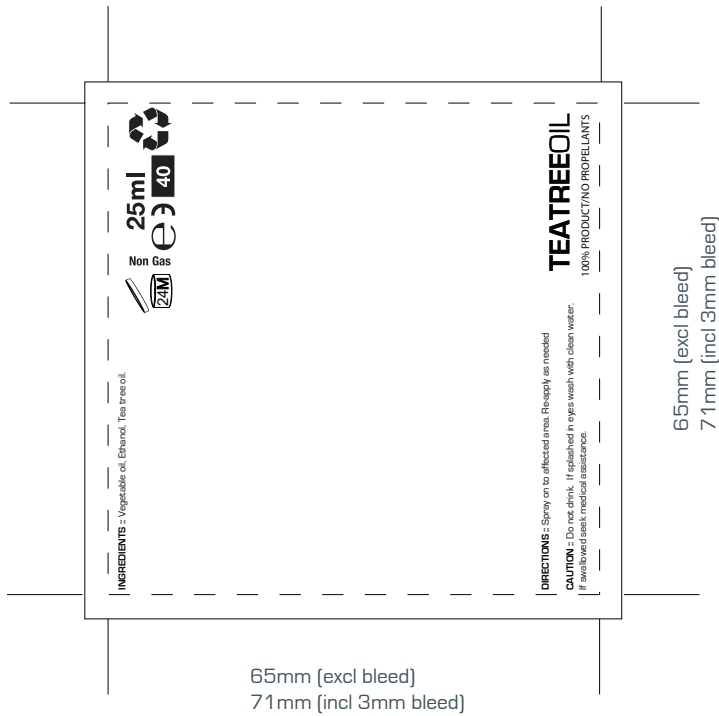

Artwork Template

Tea Tree Oil

Design will be printed on a white label.

COLOURS

Please note if no colour reference is supplied we will print full colour digital direct from the artwork file supplied.

ARTWORK REQUIREMENTS