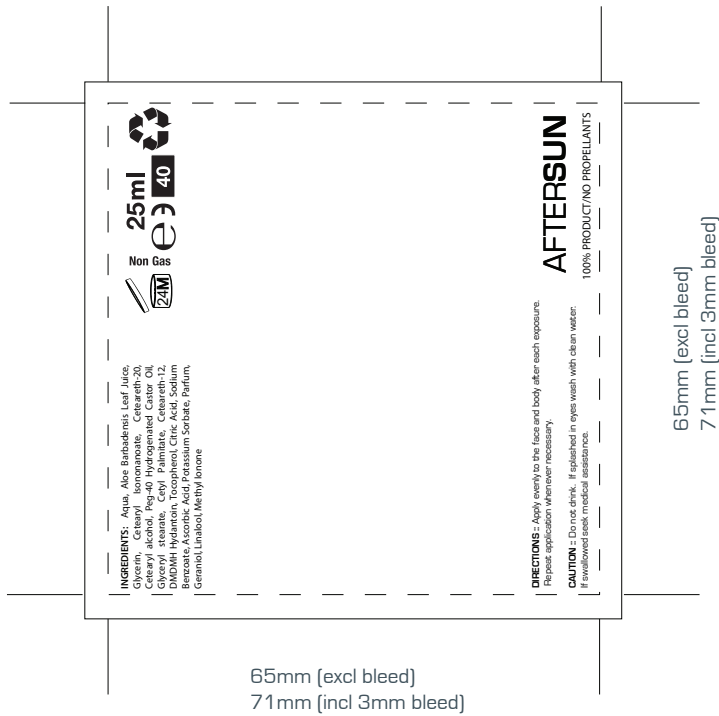

Artwork Template

After Sun

Design will be printed on a white label.

COLOURS

Please note if no colour reference is supplied we will print full colour digital direct from the artwork file supplied.

ARTWORK REQUIREMENTS