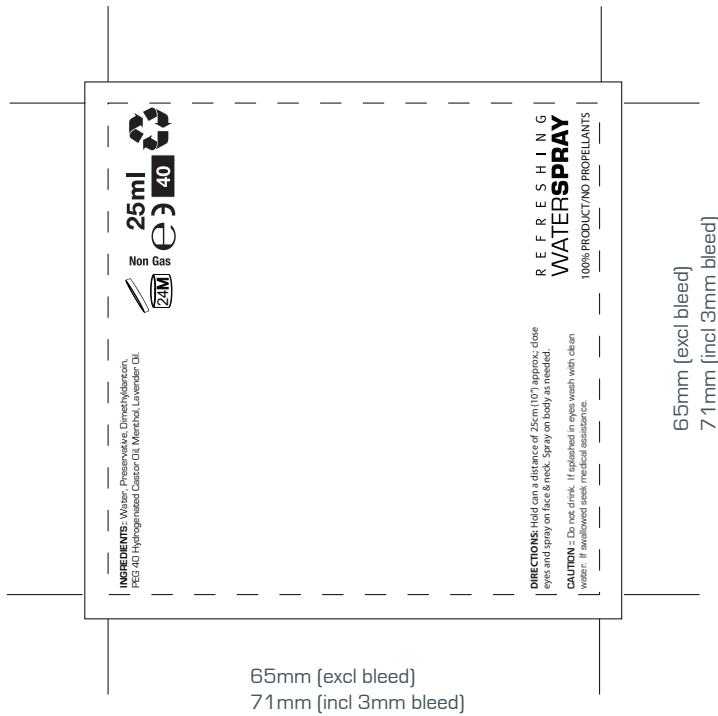

Artwork Template

Water Spray

Design will be printed on a white label.

COLOURS

Please note if no colour reference is supplied we will print full colour digital direct from the artwork file supplied.

ARTWORK REQUIREMENTS