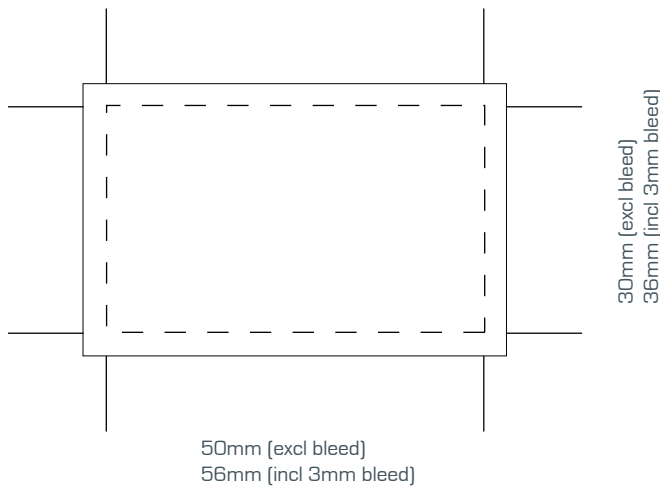

Artwork Template

Tea/Coffee Pouch-Craft

Design will be printed on a white label.

This product contains

COLOURS

Please note if no colour reference is supplied we will print full colour digital direct from the artwork file supplied.