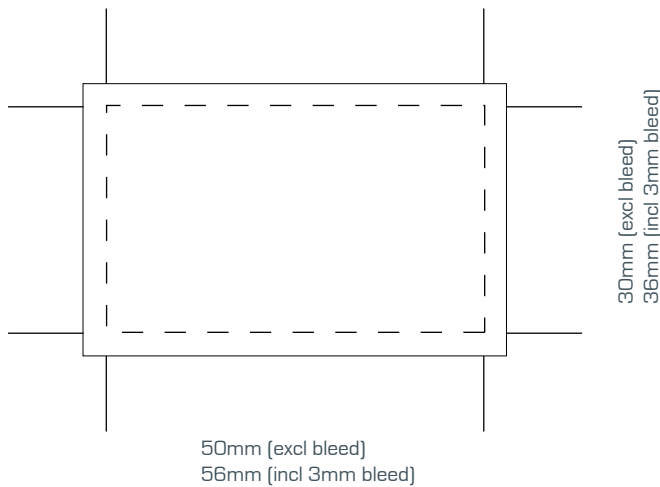

Artwork Template

Hug In A Mug

Design will be printed on a white label.

This product contains

COLOURS

Please note if no colour reference is supplied we will print full colour digital direct from the artwork file supplied.