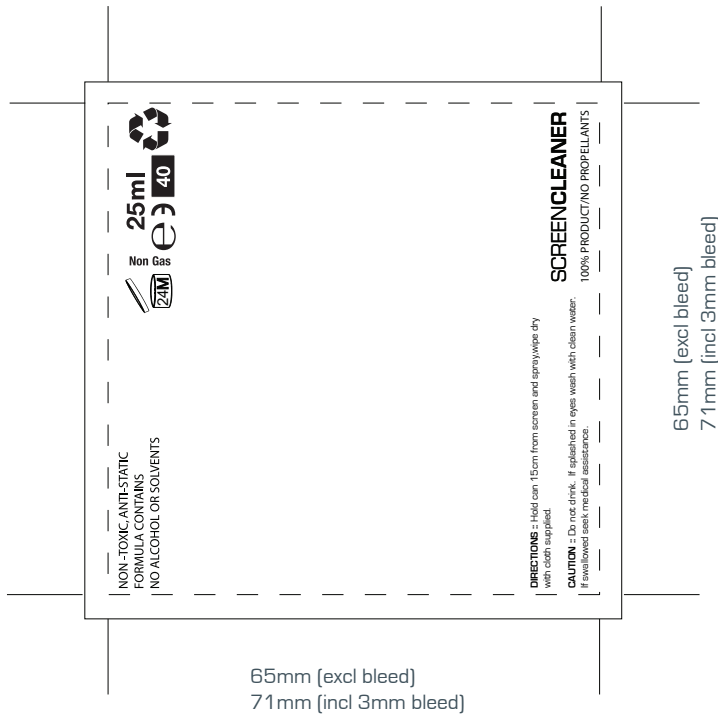

# Mini Valet Pack

Design will be printed on a white label.