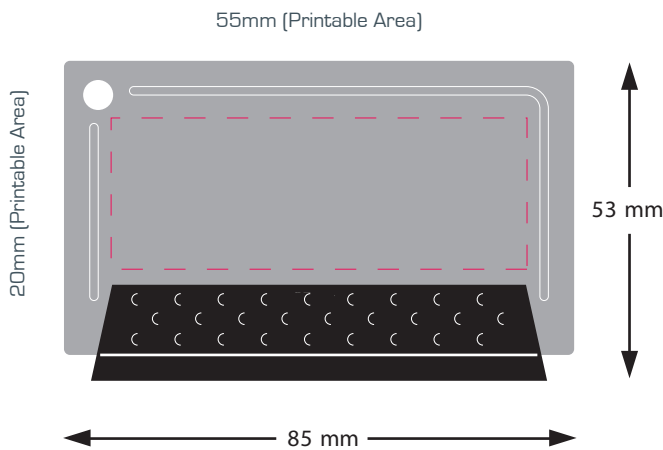

Artwork Template

Mini Winter Driving Pack

Design will be printed on a white label.

COLOURS

Please note if no colour reference is supplied we will print full colour digital direct from the artwork file supplied.