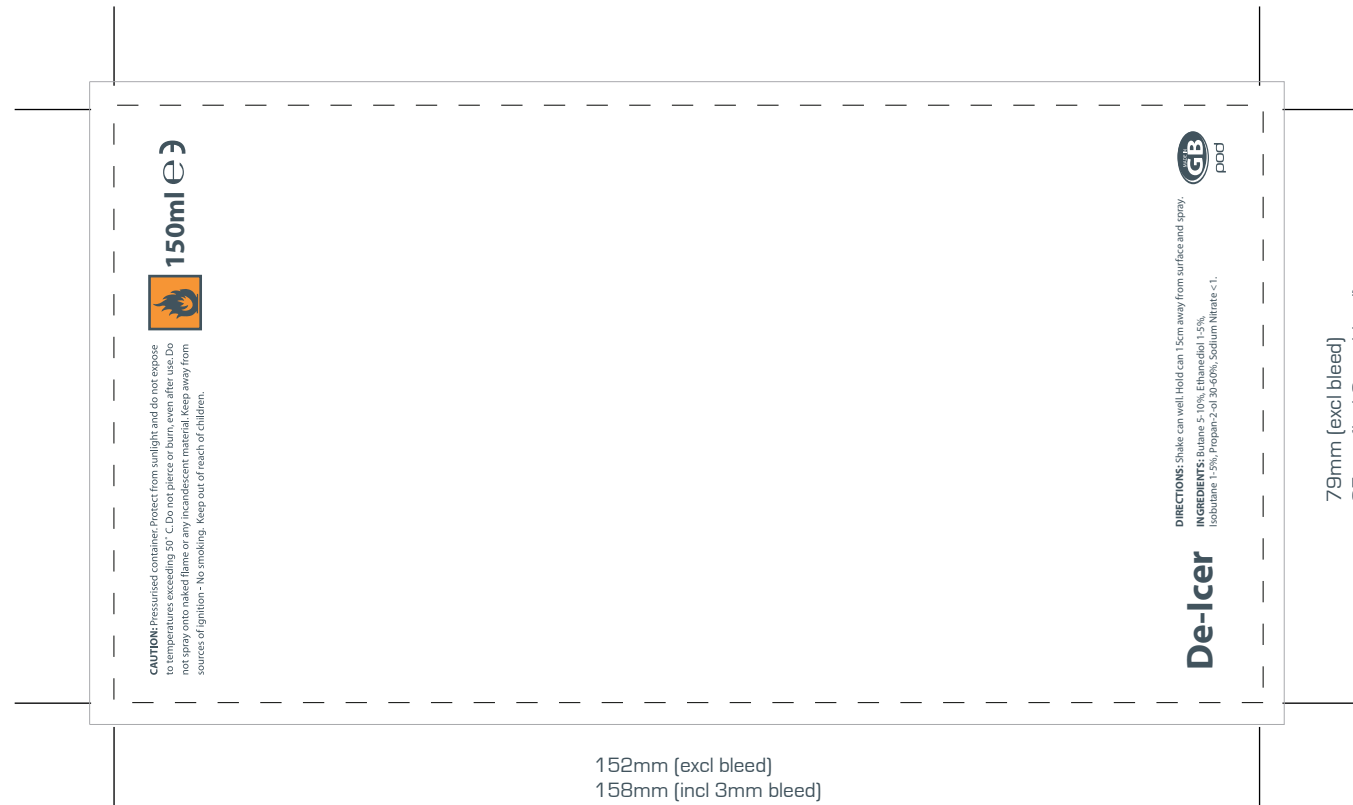

Artwork Template

Winter Driving Pack

70mm (excl bleed)
76mm (incl 3mm bleed)

30mm (excl bleed)
36mm (incl 3mm bleed)

152mm (excl bleed)
158mm (incl 3mm bleed)

79mm (excl bleed)
85mm (incl 3mm bleed)

COLOURS