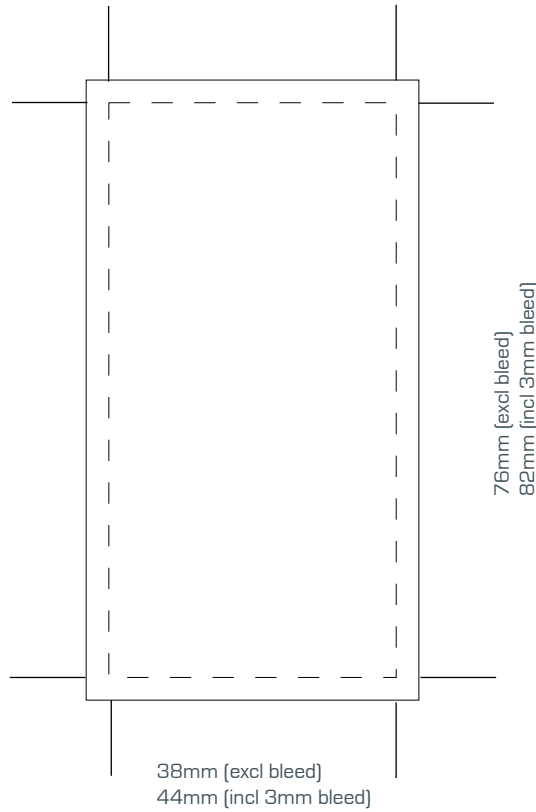

Artwork Template

Car Shampoo

Design will be printed on a white label.

COLOURS

Please note if no colour reference is supplied we will print full colour digital direct from the artwork file supplied.

ARTWORK REQUIREMENTS