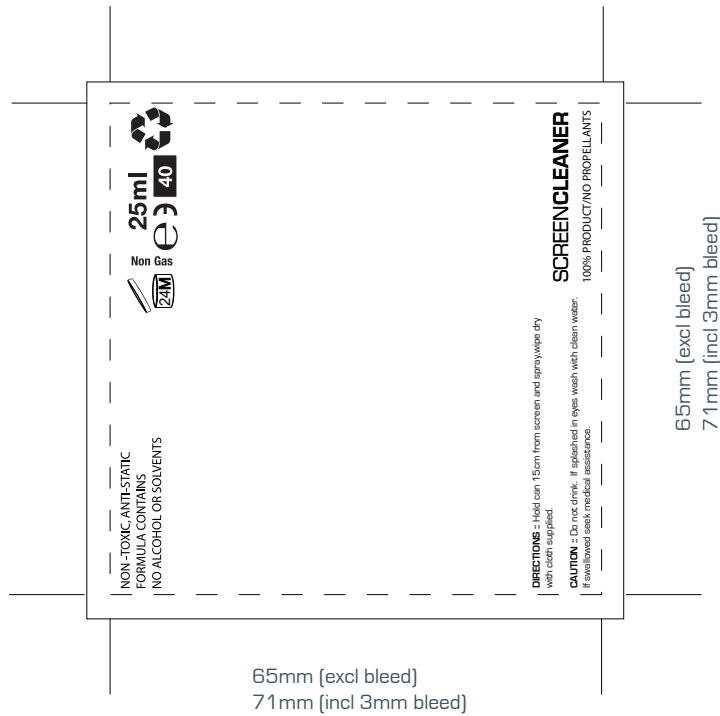

Artwork Template

Mini Glass Cleaing Pack

Design will be printed on a white label.

COLOURS

Please note if no colour reference is supplied we will print full colour digital direct from the artwork file supplied.