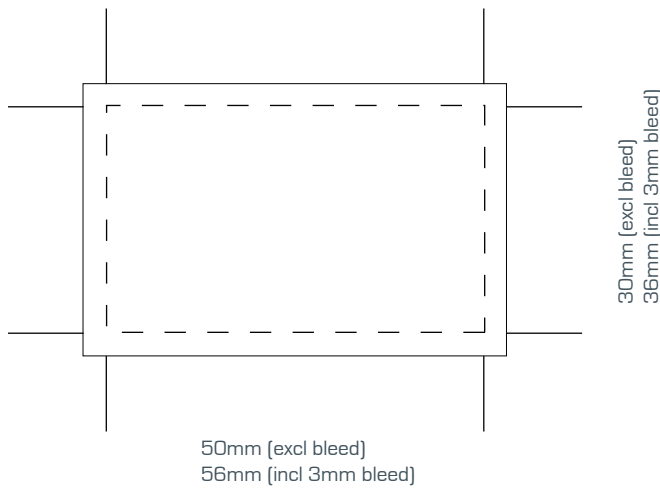

Artwork Template

Epsom Salts

Design will be printed on a white label.

COLOURS

Please note if no colour reference is supplied we will print full colour digital direct from the artwork file supplied.

ARTWORK REQUIREMENTS