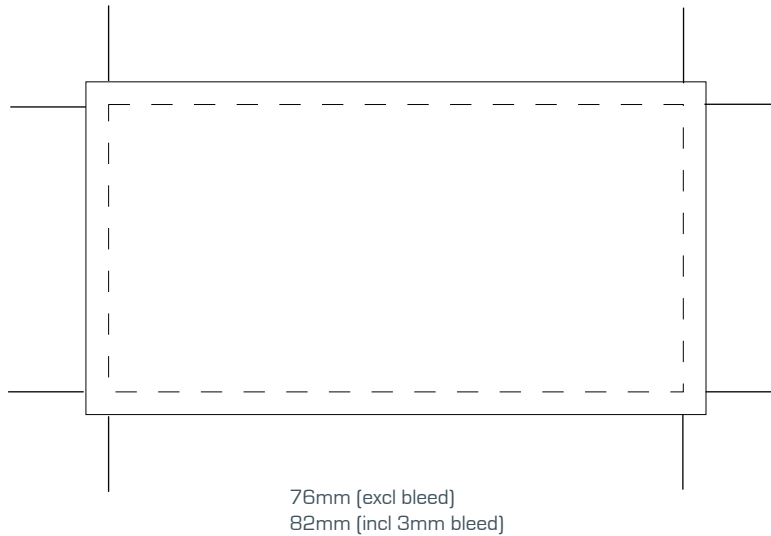

Artwork Template

Mint Imperial Tin

Design will be printed on a white label.

This product contains

COLOURS

Please note if no colour reference is supplied we will print full colour digital direct from the artwork file supplied.