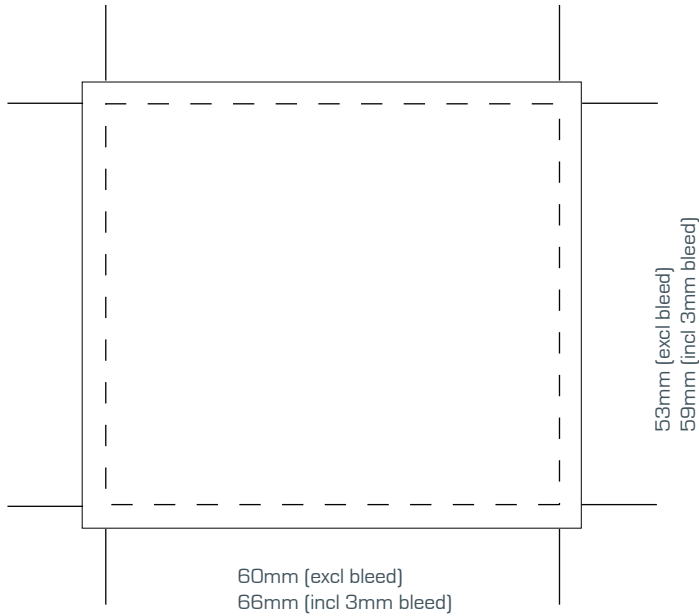

Artwork Template

Sweet Bag With Header Card

Design will be printed on a white label.

This product contains

COLOURS

Please note if no colour reference is supplied we will print full colour digital direct from the artwork file supplied.