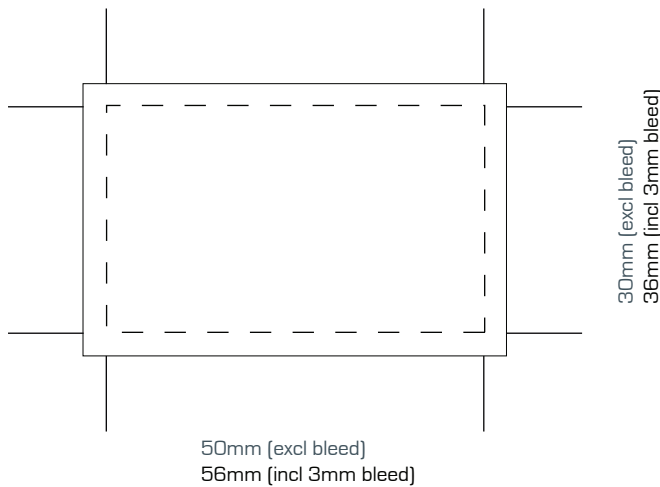

Artwork Template

Living Pouch-Craft

Design will be printed on a white label.

This product contains seeds

COLOURS

Please note if no colour reference is supplied we will print full colour digital direct from the artwork file supplied.