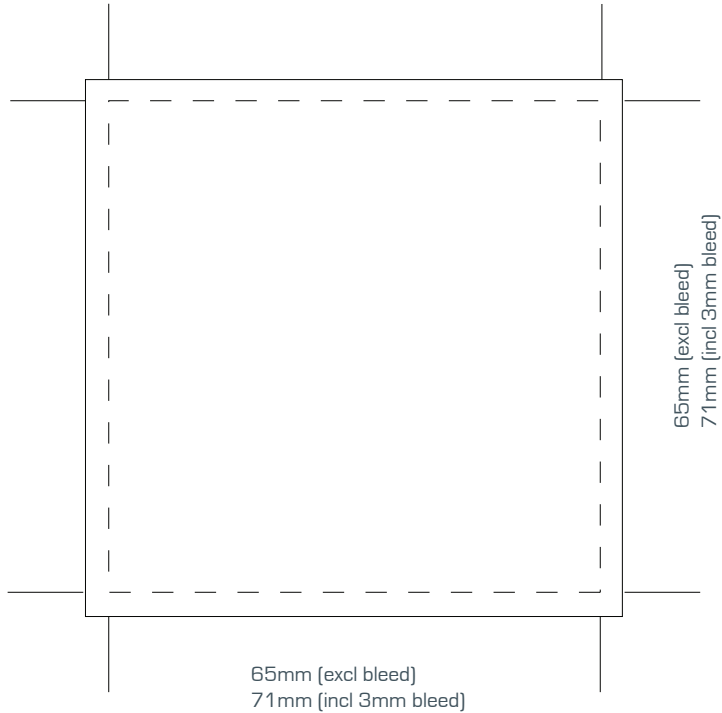

Artwork Template

Share If You Dare Pouch

Design will be printed on a white label.

This product contains

COLOURS

Please note if no colour reference is supplied we will print full colour digital direct from the artwork file supplied.