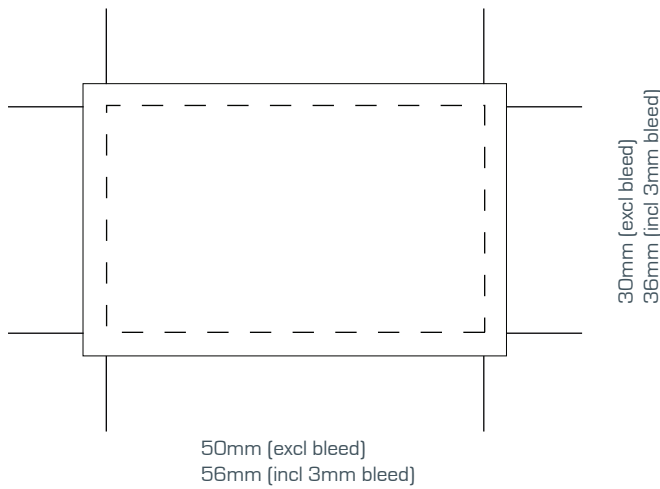

Artwork Template

Dog Biscuits

Design will be printed on a white label.

COLOURS

Please note if no colour reference is supplied we will print full colour digital direct from the artwork file supplied.

ARTWORK REQUIREMENTS