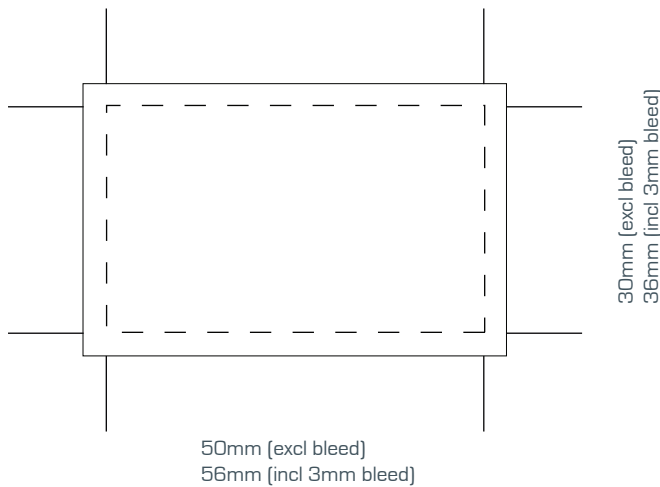

Artwork Template

Fun Pouch

Design will be printed on a white label.

This product contains

COLOURS

Please note if no colour reference is supplied we will print full colour digital direct from the artwork file supplied.