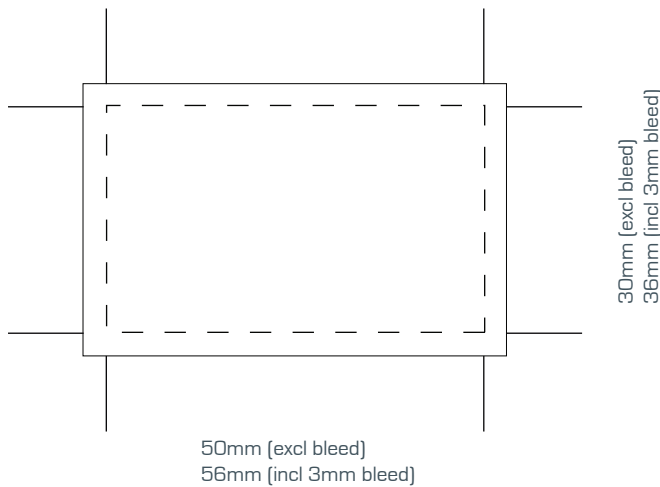

Artwork Template

Candy Bag

Design will be printed on a white label.

This product contains

COLOURS

Please note if no colour reference is supplied we will print full colour digital direct from the artwork file supplied.