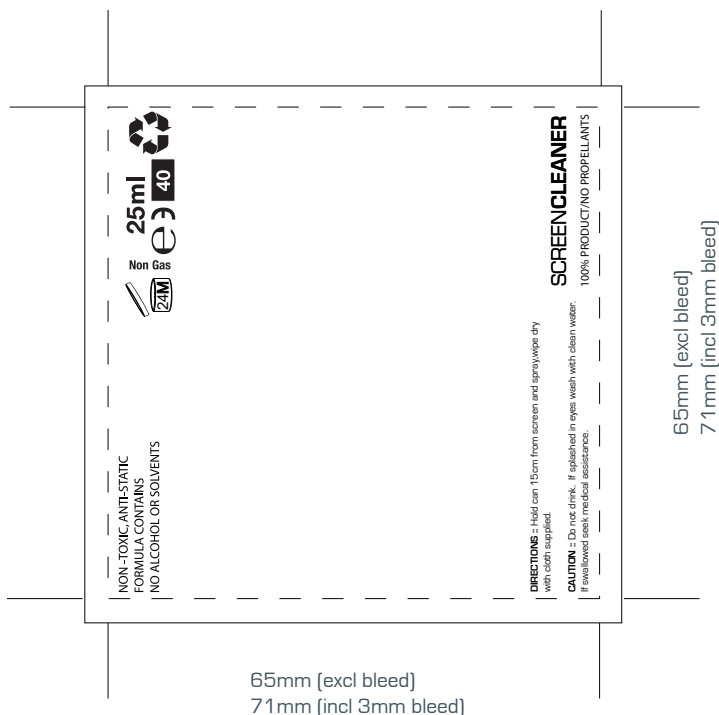

# Artwork Template

# Screen Cleaner

Design will be printed on a white label.