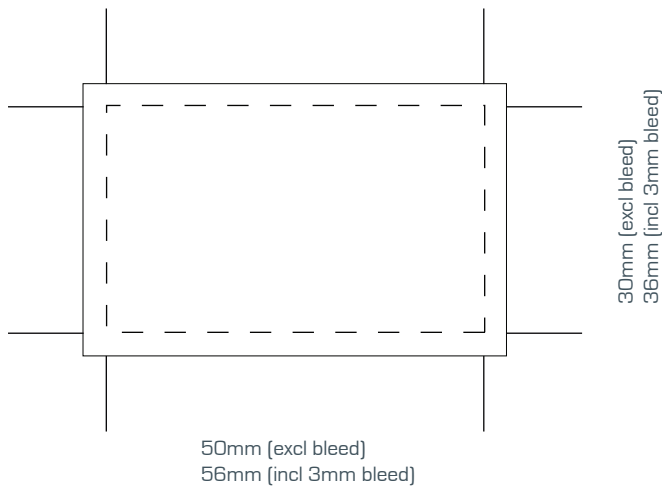

Artwork Template

Pillow Box

Design will be printed on a white label.

This product contains

COLOURS

Please note if no colour reference is supplied we will print full colour digital direct from the artwork file supplied.