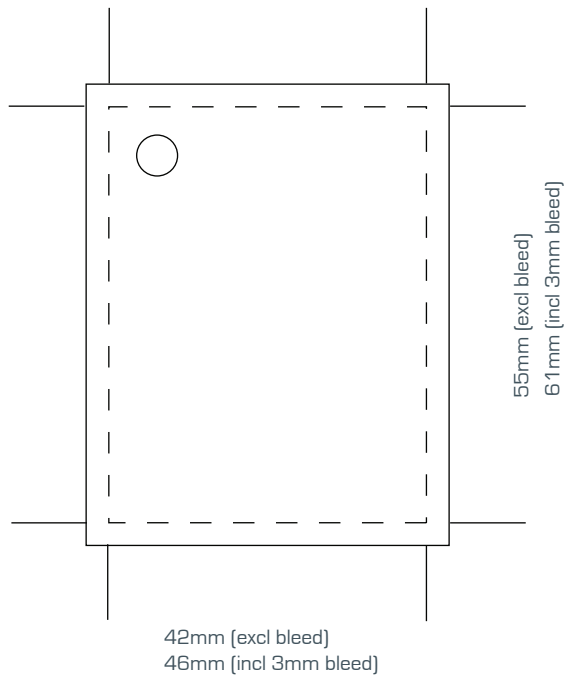

Artwork Template

Velvet Bag

Design will be printed on a white label.

This product contains

COLOURS

Please note if no colour reference is supplied we will print full colour digital direct from the artwork file supplied.