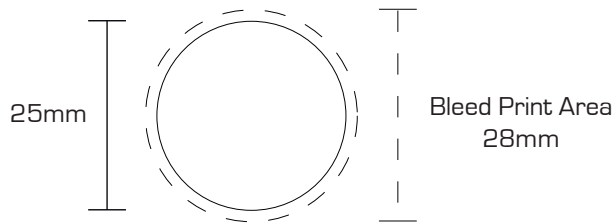

NOTES

Design will be printed on a white label.

**CREATIVE
MERCHANDISE
MAKERS**