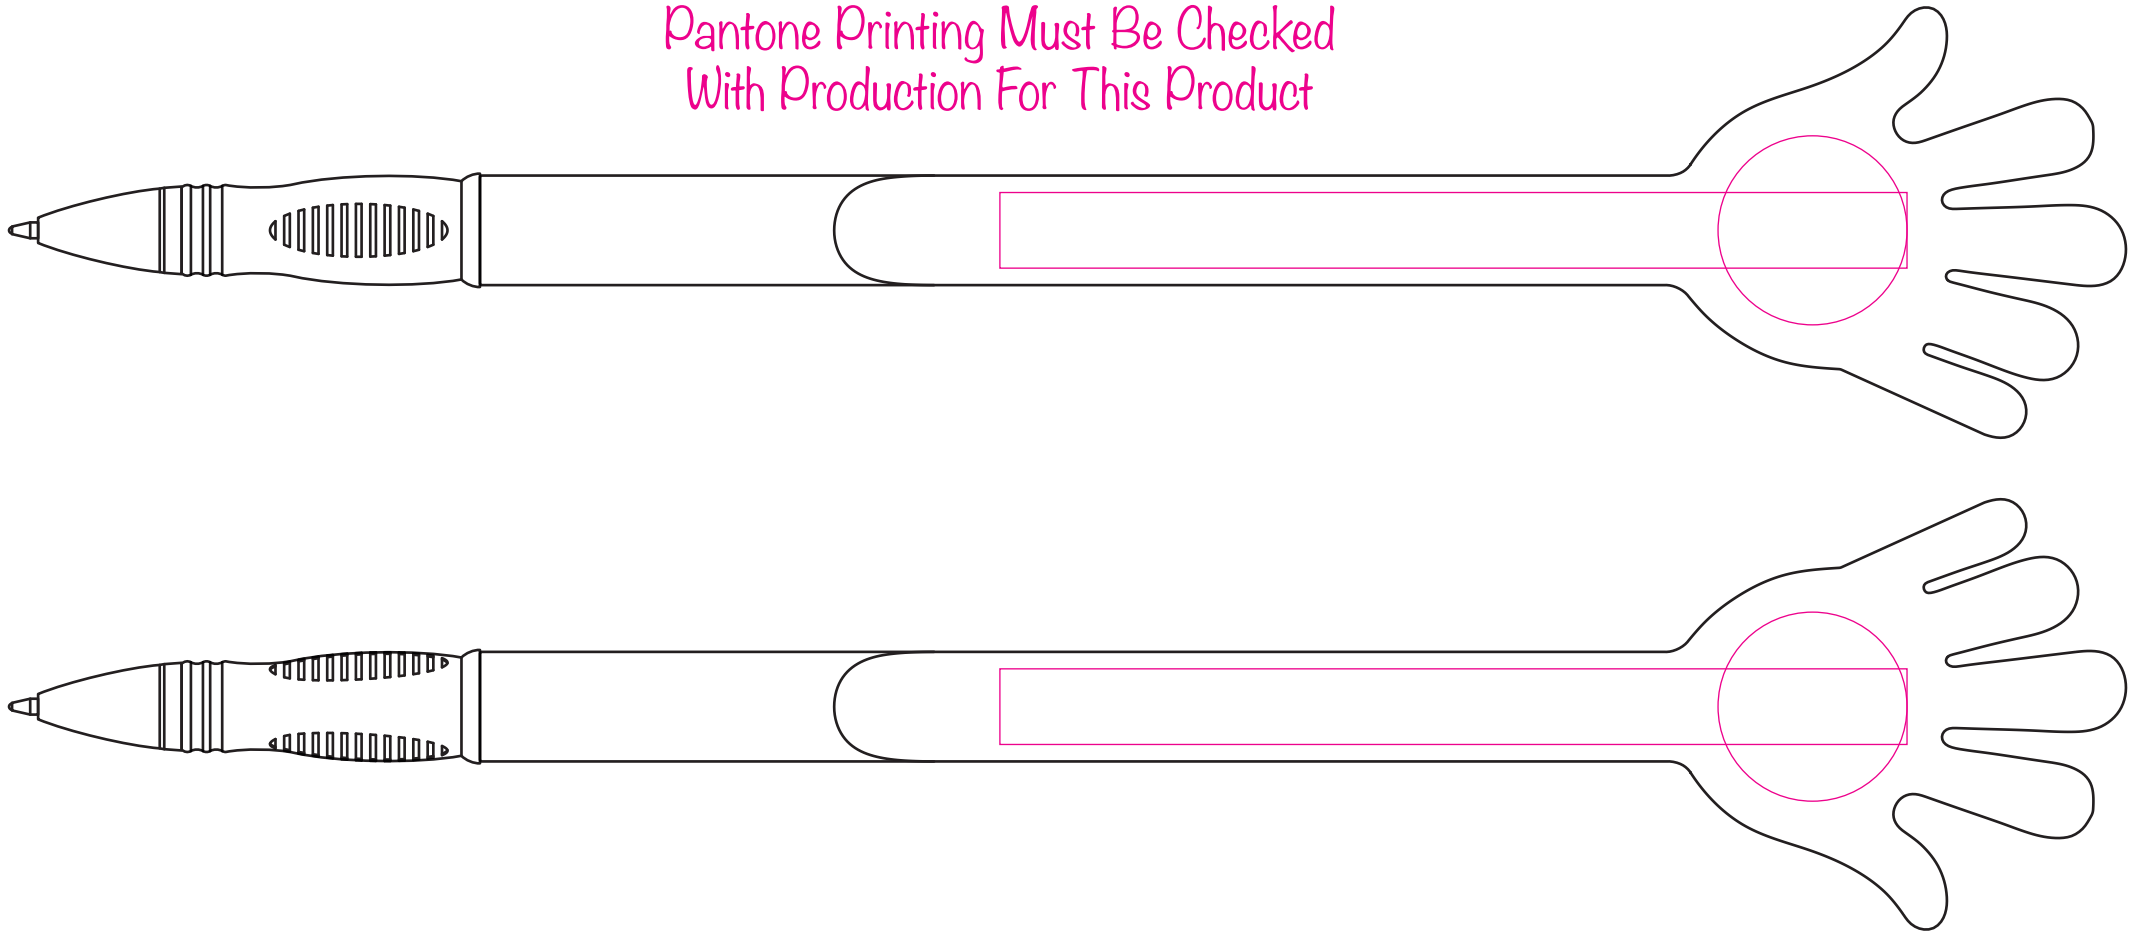

PE9258 - Hi 5 Pen

Product Dimension(mm): 280x57

Pantone Printing Must Be Checked
With Production For This Product

Key:

— Max Print Area (Screen) = 120x10 x 25dia mm

Artwork Size = ??